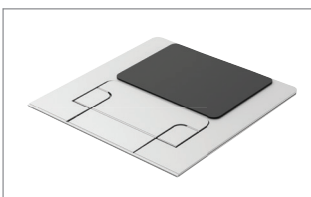

Laptop Support

Features:

- Elevate your laptop to a comfortable viewing position to reduce eye, neck and shoulder strain.
- Minimalistic and lightweight design, made from HYLITE®.
- Folds fully flat and comes with storage pouch that can be used as a mouse mat, perfect for agile working.
- Effortlessly adjustable with 6 height positions.
- Cut-out section to enable laptop airflow whilst leaving all ports and drives accessible.

Specifications:

Item Number	5010501
Colour	Silver
Product Dimensions (H x W x D)	23.8 x 24.6 x 0.6 cm
Product Weight	0.36kg
Number of Height Settings	6
Height Adjustments	151/ 164 / 178 / 191 / 204 / 211mm
Angle Range	37°, 41°, 45°, 50°, 55°, 58°
Material	HYLITE®
Weight Capacity	4kg
Maximum Laptop Size	18" / 45.72cm
Warranty	5 Years Limited
Retail Barcode (UPC)	043859765386
Outer Pack Barcode (SCS)	50043859765381