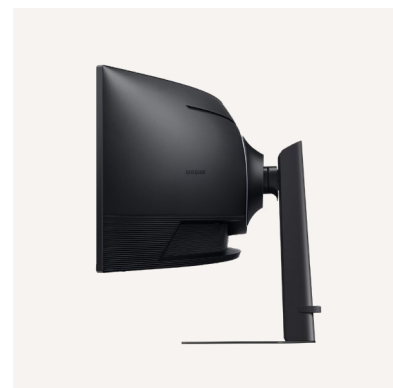

LS49C950U AU
Display	Screen Size	49"
	Resolution	5120 x 1440
	Flat/Curved	1000R Screen Curvature
	Aspect Ratio	32:9
	Panel Type	VA
	Brightness in cd/m2 (Typ)	350
	Contrast Ratio Static	3000:1
	Color Support	1.07 Billion
	Color Coverage	115% sRGB
	HDR	VESA DisplayHDR 400
	Refresh rate	Max 120Hz
	Response Time (GTG)	5ms
Connectivity	D-Sub (Analog)	No
	DVI	No
	HDMI	2x 2.0
	Display Port (DP)	1x 1.4
	Display Port Out	No
	USB C	1x (90W charging)
	USB 3.0	3x USB 3.0 (3dn)
	Ethernet (LAN)	1x
Other	Headphone	1x
	Speakers	2x 5W
	Built-in Camera / KVM Switch	No / Yes
	Additional Features	Flicker Free, Eye Saver Mode, TÜV Intelligent Eye Care¹
	Ergonomic Stand	Tilt: -2.0°(±2.0°) ~ 11.0°(±2.0°)
		Swivel: -15.0(±2.0) ~ 15.0(±2.0)
		Pivot: No
	Power Consumption (Typ)	44W
	Set Dimension (WxHxD)	With Stand: 1147.6 x 568.4 x 420.5 mm
		Without Stand: 1147.6 x 363.5 x 293.8 mm
Set Weight	With Stand: 15.6kg	
	Without Stand: 10.6kg