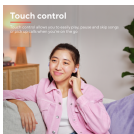

25297_EN_pictures_product_pictorial_5.tif

ImageWidth: 4.000 px
ImageHeight: 4.000 px
ImageResolution: 300 dpi