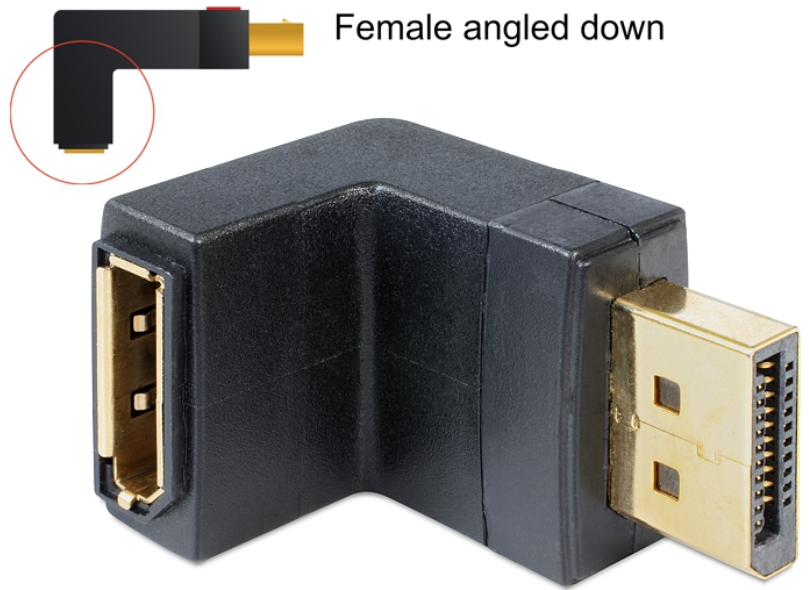

Delock Adapter Displayport male > Displayport female angled down

Description

This Displayport adapter by Delock enables you to lead the female port of your Displayport devices, e.g. flat screen etc. 90° down. Thus you can connect your Displayport cable without any problem in case the existing DP female port is difficult to access.

Specification

- Connector: Displayport male > Displayport female
- Female port 90° angled down.
- Displayport plug with button
- Gold-plated connector
- Dimension: ca. 40 x 25 x 11 mm
- Colour: black

Item No. 65382