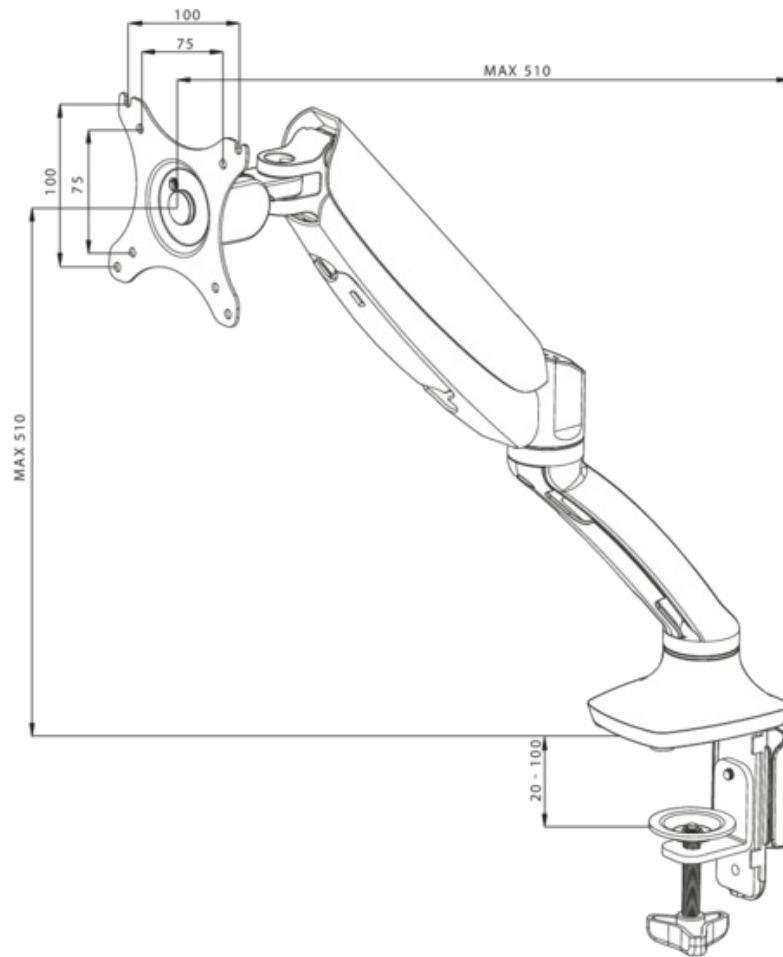

Sleek and stylish single gas spring arm

The iiyama DS3001C-B1 is a desk mount (grommet or clamp) for flat screens up to 27". Using the arm guarantees you gain additional space on your desk and the cable management system helps to keep the workplace tidy. But more importantly, offering broad adjustment capabilities including tilt, swivel, height and rotation, the arm makes sure you can easily adjust the screen position to your preferences assuring ergonomic body posture.

## 1.

TYPE	gas spring desk mount for desktop monitor
NUMBER OF SCREENS	Yes
DESK MOUNT	desk clamp or desk grommet
SCREEN SIZE	10" - 27"
HEIGHT ADJUSTMENT	0 - 399 mm
SCREEN ROTATION	PIVOT 90°
TILT	-85° - 15°
SWIVEL	360°
MAX WEIGHT	5 kg
MIN WEIGHT	1.5 kg
VESA MINIMUM	75 x 75 mm
VESA MAXIMUM	100 x 100 mm
COLOUR	'black'