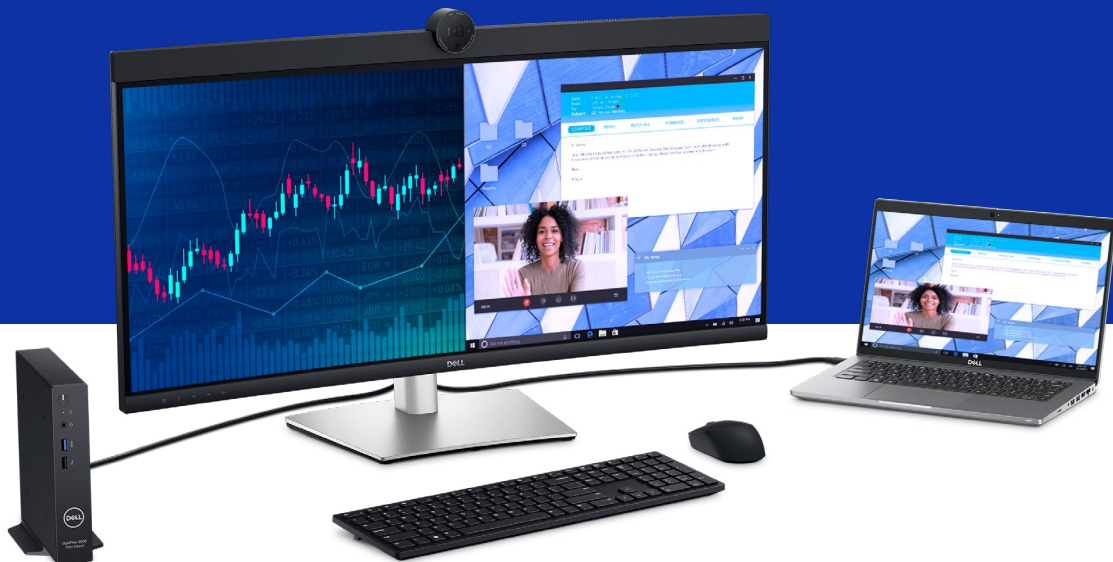

Peak productivity with multitasking features

Stretch productivity with a an ultrawide monitor and multitask efficiently with built-in KVM, Picture-by-Picture and Picture-in-Picture features.

Multitask better

Connect to two PC sources and Auto KVM will seamlessly switch controls over to the second connected PC. Use KVM (keyboard, video and mouse) to control both PCs with a single mouse and keyboard.

See more on one screen

View content from two PC sources with Picture-in-Picture (PiP) and Picture-by-Picture (PbP). KVM allows you to control both PCs with a single keyboard and mouse.

Immersive view

Expand your productivity on a 34" WQHD curved monitor that improves your field of view, allowing you to see more of your work.