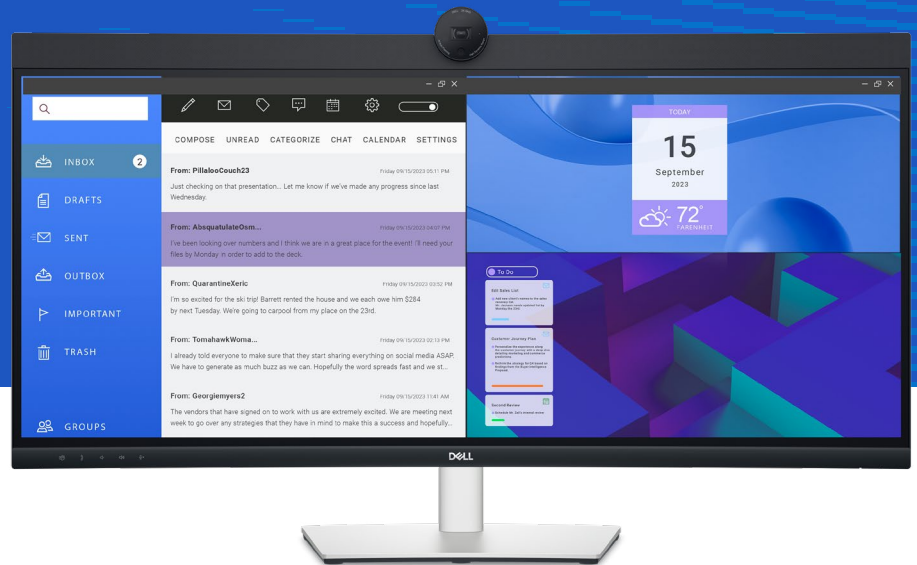

⁴ MAC Address pass-through functionality is tested to work with most Dell PC systems. Functionality on non-Dell systems may vary.

Designed for you

Crafted with a premium platinum silver finish, this stylish curved video conferencing monitor fits both home and office environments.

Designed with purpose

The small base and elegant cable management system hides cords within the monitor riser.

Easy-to-use

Navigate the onscreen menu and adjust settings with a convenient joystick control.

Work comfortably

Experience made-for-you comfort by tilting, swiveling, slanting and adjusting the height of your monitor (150mm max).

Dell Display Manager

Improved multitasking

Organize your screen with Easy Arrange and save profiles with Easy Arrange Memory.

Easy navigation

Share a single keyboard, mouse and monitor between multiple PCs with USB KVM wizard.¹ Quickly switch between PCs with the quick-access menu or hot keys.

Smooth deployment

Manage your fleet of monitors with features that are automatic, comprehensive and compatible with several tools.²