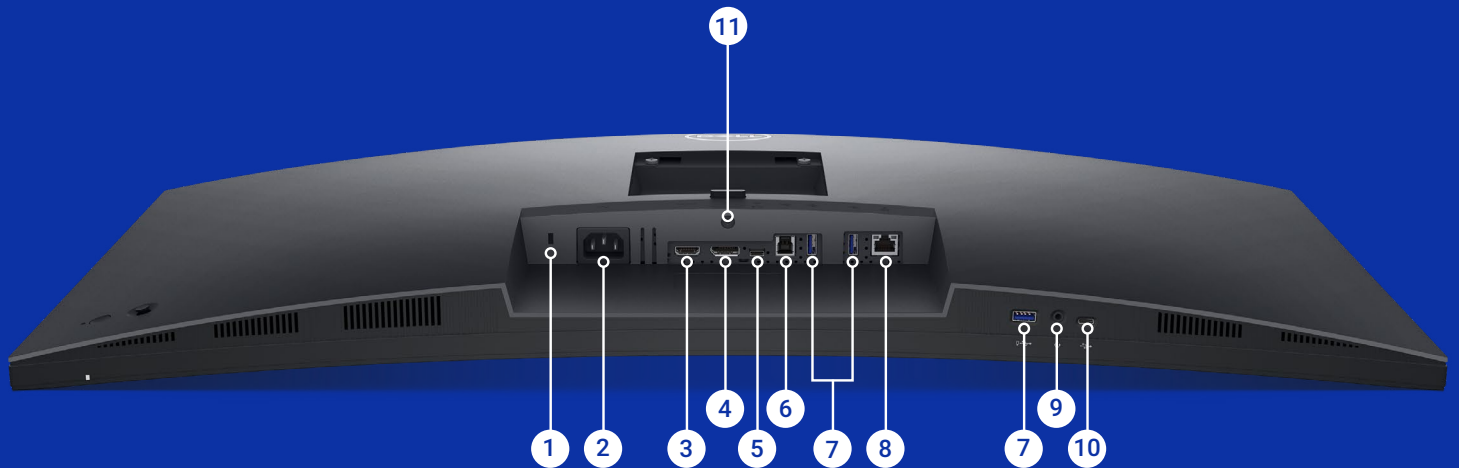

Ports & Slots

1	Security lock slot¹	8	RJ45
2	Power connector	9	3.5mm headphone jack
3	HDMI	10	USB 3.2 Gen1 Type-C downstream
4	DisplayPort 1.2	11	Stand lock feature
5	USB 3.2 Gen1 Type-C upstream		
6	USB 3.2 Gen1 Type-B upstream		
7	USB 3.2 Gen1 Type-A downstream		

¹ Based on Kensington Security Slot™