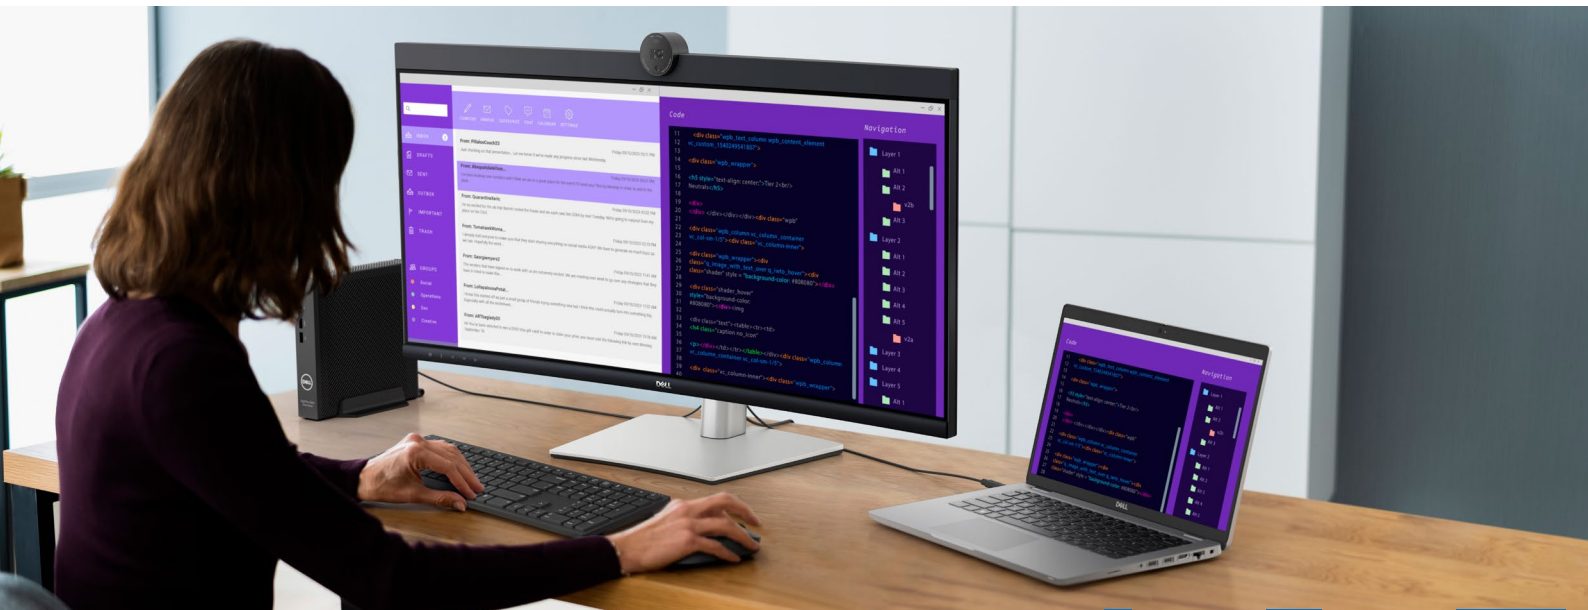

Recommended Accessories

Dell Wireless Headset | WL3024

Experience clear communication with this wireless AI-based noise cancellation headset, designed with a focus on productivity and comfort for all day conferencing.

Dell Pro Wireless Keyboard and Mouse | KM5221W

Elevate productivity with this wireless full size narrow bezel keyboard and ambidextrous mouse combo with up to 36 months¹ battery life.