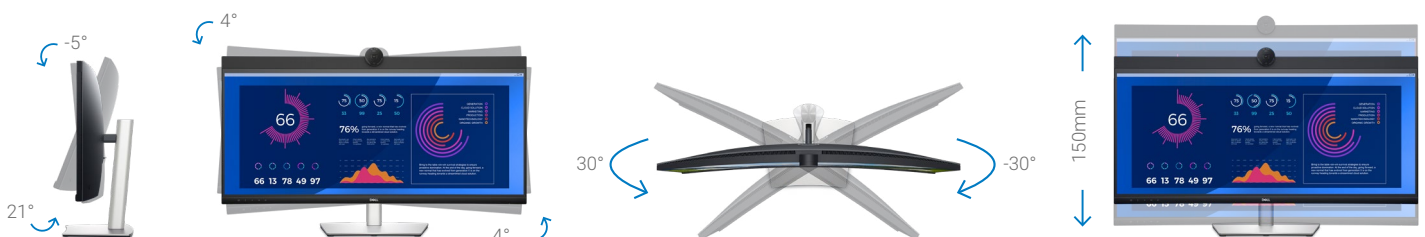

Designed with purpose

The small base and elegant cable management system hides cords within the monitor riser.

Easy-to-use

Navigate the onscreen menu and adjust settings with a convenient joystick control.

Work comfortably

Experience made-for-you comfort by tilting, swiveling, slanting and adjusting the height of your monitor (150mm max).

Dell Display Manager

Improved multitasking

Organize your screen with Easy Arrange and save profiles with Easy Arrange Memory.