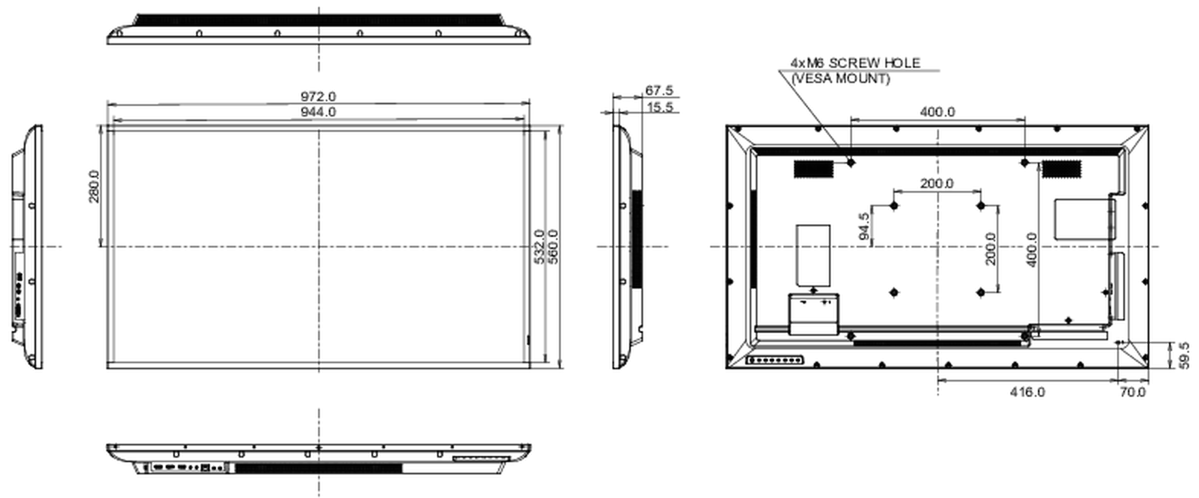

## 09 DIMENSIONS / WEIGHT

Product dimensions W x H x D	972 x 560 x 67.5mm
Box dimensions W x H x D	1070 x 690 x 139mm
Weight (without box)	8.8kg
Weight (with box)	12.3kg
EAN code	4948570120932

All trademarks and registered trademarks acknowledged. E & O E. Specification subject to change without notice. All LCD's comply with ISO-9241-307:2008 in connection with pixel defects.