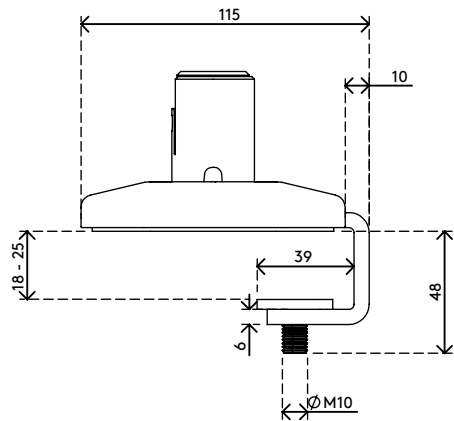

65.940

Viewprime desk clamp S - mount 940

This desk clamp is ideally for desks with cable management trays or channels underneath, sliding desktops and system furniture. This mounting option requires minimal space underneath the desk to mount the dual Viewprime plus monitor arm (65.210).

- Suitable for a desktop thickness of 18 up to 25 mm (0,7" -1,0")
- Uses maximal 25 mm of free space below the desk top
- Mounting option for dual Viewprime plus monitor arm 65.210

viewprime ^x

Viewprime desk clamp S - mount 940

2021/03/21

65.940

 243x 155 x 175 mm

 1 pcs

 white

 2,35 kg

 805410659400