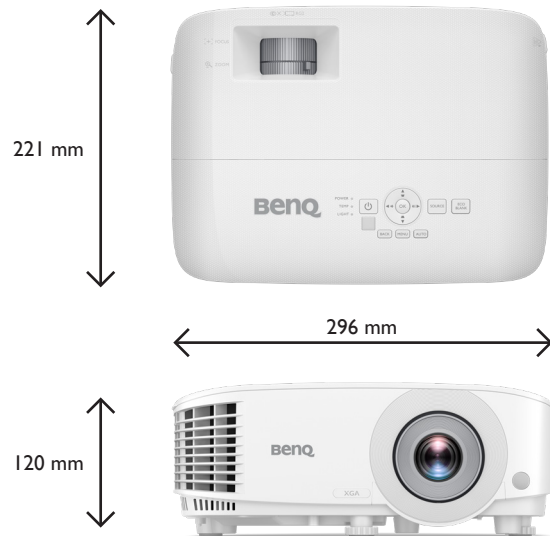

Dimensions