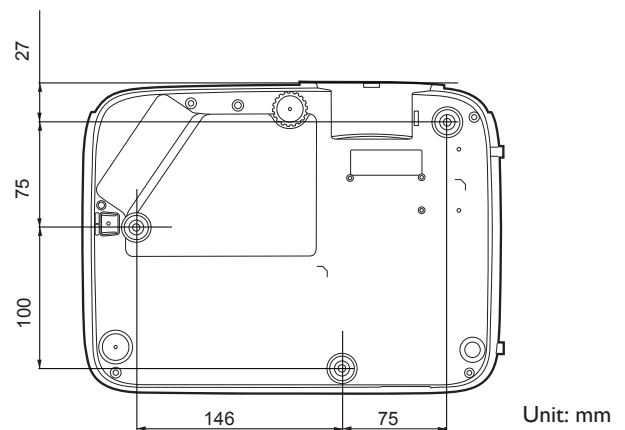

Input and Output Terminals

- 1 Audio Input (mini jack)
- 2 HDMI-1
- 3 HDMI-2
- 4 USB Type A (1.5A power)
- 5 Computer Input (D-sub 15pin, Female)
- 6 Monitor Output (D-sub 15pin, Female)
- 7 USB Type mini B (For FW upgrade)
- 8 S-Video
- 9 Audio Output (mini jack)
- 10 AC Power cord inlet
- 11 RS232 Input (D-sub 9pin, male)
- 12 Composite Video (RCA)
- 13 Kensington anti-theft lock slot

Dimensions

Distance Chart

4:3 Screen diagonal

The screen aspect ratio is 4:3 and the projected picture is in a 4:3 aspect ratio

Screen size				Distance from screen (mm)			Offset (mm)
Diagonal		H (mm)	W (mm)	Min distance (max. zoom)	Average	Max distance (min. zoom)	
inch	mm						
30	762	457	610	1195	1253	1311	45
40	1016	610	813	1593	1670	1748	61
50	1270	762	1016	1991	2088	2184	76
60	1524	914	1219	2390	2505	2621	91
70	1778	1067	1422	2788	2923	3058	107
80	2032	1219	1626	3186	3341	3495	122
90	2286	1372	1829	3584	3758	3932	137
100	2540	1524	2032	3983	4176	4369	152
110	2794	1676	2235	4381	4593	4806	168
120	3048	1829	2438	4779	5011	5243	183
130	3302	1981	2642	5178	5428	5679	198
140	3556	2134	2845	5576	5846	6116	213
150	3810	2286	3048	5974	6264	6553	229
160	4064	2438	3251	6372	6681	6990	244
170	4318	2591	3454	6771	7099	7427	259
180	4572	2743	3658	7169	7516	7864	274
190	4826	2896	3861	7567	7934	8301	290
200	5080	3048	4064	7965	8352	8738	305
250	6350	3810	5080	9957	10439	10922	381
300	7620	4572	6096	11948	12527	13106	457

Ceiling Mount Chart

Ceiling/Wall mount screw: M4
(Max L = 25 mm; Min L = 20 mm)

BenQ Europe B.V.

Meerenakkerweg 1-17
5652 AR Eindhoven
The Netherlands
Tel: +31 88 8889200
Fax: +31 88 8889299

BenQ.eu

© 2020 BenQ Corp. Specification may vary by region, please visit your local stores for details.
Actual product's features and specifications are subject to change without notice.
This material may include corporate names and trademarks of third parties which are the properties of the third parties respectively.