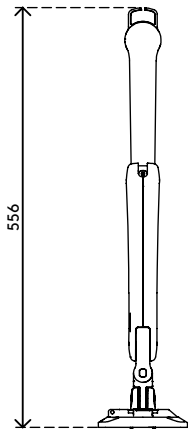

65.113

Viewprime plus monitor arm – desk 113

Ideal for hot desking work environments, offering superior usability. The high-end gas spring allows for fingertip dynamic height adjustment and its precision engineered joints for smooth operation when adjusting the monitor depth. The wide depth adjustment range makes this arm suitable for both, shallow and deep desks. A full feature monitor arm with award winning design.

- Dynamic height adjustment range of 355 mm (14,0")
- Independent depth adjustment of 516 mm (20,3")
- Capable of portrait and landscape orientation ($\pm 90^\circ$ VESA rotation)
- Built-in gas spring
- Tension adjustment indicator for fast and precise installation
- Integrated cable management
- Quick release included
- VESA MIS-D 75 x 75/100 x 100 mm compatible
- Monitor: tilt $+90^\circ/-50^\circ$, swivel $\pm 90^\circ$, rotate $\pm 90^\circ$
- Arm: swivel 360° , limit can be set to 180°
- Weight capacity 1,5 - 9 kg (3,3 - 19,8lb.)
- Monitor size limit: height 1034 mm
- Desk mount not included, various options available: 65.813, 65.913, 65.933

viewprime ^x

355 mm (14,0")

+90°/-50°

180°

+90°/-90°

1034 mm (40,7")

75 x 75/100 x 100

1,5 - 9 kg
(3,3 - 19,8 lb)

Viewprime plus monitor arm – desk 113

2021/03/21

65.113

488 x 318 x 125 mm

1 pcs

black

3,1 kg

805410651138