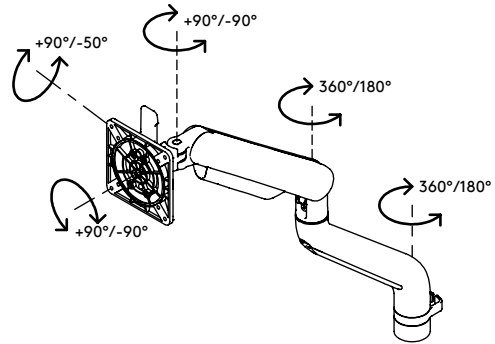

65.113

Viewprime plus monitor arm – desk 113

Ideal for hot desking work environments, offering superior usability. The high-end gas spring allows for fingertip dynamic height adjustment and its precision engineered joints for smooth operation when adjusting the monitor depth. The wide depth adjustment range makes this arm suitable for both, shallow and deep desks. A full feature monitor arm with award winning design.

- Dynamic height adjustment range of 355 mm (14,0")
- Independent depth adjustment of 516 mm (20,3")
- Capable of portrait and landscape orientation ($\pm 90^\circ$ VESA rotation)
- Built-in gas spring
- Tension adjustment indicator for fast and precise installation
- Integrated cable management
- Quick release included
- VESA MIS-D 75 x 75/100 x 100 mm compatible
- Monitor: tilt $+90^\circ/-50^\circ$, swivel $\pm 90^\circ$, rotate $\pm 90^\circ$
- Arm: swivel 360° , limit can be set to 180°
- Weight capacity 1,5 - 9 kg (3,3 - 19,8lb.)
- Monitor size limit: height 1034 mm
- Desk mount not included, various options available: 65.813, 65.913, 65.933

viewprime ^x

355 mm (14,0")

+90°/-50°

180°

+90°/-90°

1034 mm (40,7")

75 x 75/100 x 100

1,5 - 9 kg
(3,3 - 19,8 lb)

Viewprime plus monitor arm – desk 113

2021/03/21

65.113

488 x 318 x 125 mm

1 pcs

black

3,1 kg

805410651138