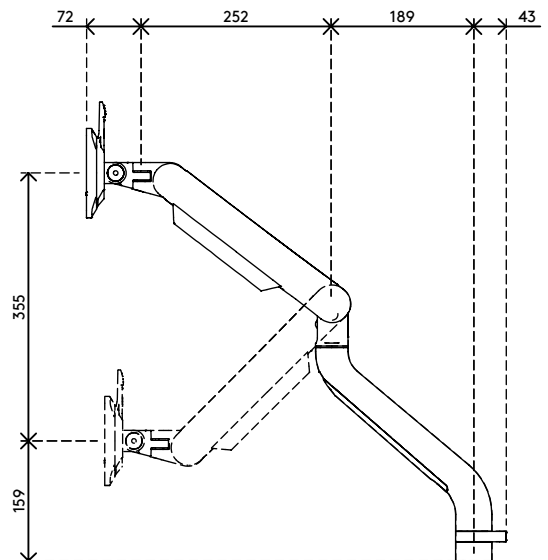

65.113

Viewprime plus monitor arm – desk 113

Ideal for hot desking work environments, offering superior usability. The high-end gas spring allows for fingertip dynamic height adjustment and its precision engineered joints for smooth operation when adjusting the monitor depth. The wide depth adjustment range makes this arm suitable for both, shallow and deep desks. A full feature monitor arm with award winning design.

- Dynamic height adjustment range of 355 mm (14,0")
- Independent depth adjustment of 516 mm (20,3")
- Capable of portrait and landscape orientation ($\pm 90^\circ$ VESA rotation)
- Built-in gas spring
- Tension adjustment indicator for fast and precise installation
- Integrated cable management
- Quick release included
- VESA MIS-D 75 x 75/100 x 100 mm compatible
- Monitor: tilt $+90^\circ/-50^\circ$, swivel $\pm 90^\circ$, rotate $\pm 90^\circ$
- Arm: swivel 360° , limit can be set to 180°
- Weight capacity 1,5 - 9 kg (3,3 - 19,8lb.)
- Monitor size limit: height 1034 mm
- Desk mount not included, various options available: 65.813, 65.913, 65.933

viewprime ^x

355 mm (14,0")

+90°/-50°

180°

+90°/-90°

1034 mm (40,7")

75 x 75/100 x 100

1,5 - 9 kg
(3,3 - 19,8 lb)

Viewprime plus monitor arm – desk 113

2021/03/21

65.113

488 x 318 x 125 mm

1 pcs

black

3,1 kg

805410651138