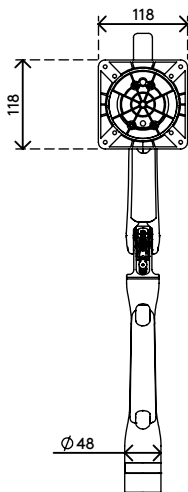

65.113

Viewprime plus monitor arm – desk 113

Ideal for hot desking work environments, offering superior usability. The high-end gas spring allows for fingertip dynamic height adjustment and its precision engineered joints for smooth operation when adjusting the monitor depth. The wide depth adjustment range makes this arm suitable for both, shallow and deep desks. A full feature monitor arm with award winning design.

- Dynamic height adjustment range of 355 mm (14,0")
- Independent depth adjustment of 516 mm (20,3")
- Capable of portrait and landscape orientation ($\pm 90^\circ$ VESA rotation)
- Built-in gas spring
- Tension adjustment indicator for fast and precise installation
- Integrated cable management
- Quick release included
- VESA MIS-D 75 x 75/100 x 100 mm compatible
- Monitor: tilt $+90^\circ/-50^\circ$, swivel $\pm 90^\circ$, rotate $\pm 90^\circ$
- Arm: swivel 360° , limit can be set to 180°
- Weight capacity 1,5 - 9 kg (3,3 - 19,8lb.)
- Monitor size limit: height 1034 mm
- Desk mount not included, various options available: 65.813, 65.913, 65.933

viewprime ^x

355 mm (14,0")

+90°/-50°

180°

+90°/-90°

1034 mm (40,7")

75 x 75/100 x 100

1,5 - 9 kg
(3,3 - 19,8 lb)

Viewprime plus monitor arm – desk 113

2021/03/21

65.113

488 x 318 x 125 mm

1 pcs

black

3,1 kg

805410651138