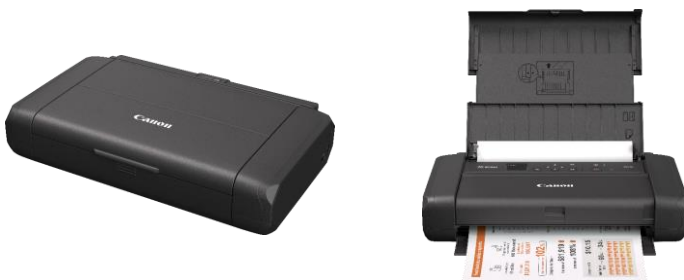

PIXMA TR150 with battery

PRINT ON THE GO, WHEREVER YOU ARE

Stay on task with a rechargeable battery. Take control with wireless printing from a PC, laptop or smart device and print text or borderless photos up to A4. For fast results, save up to 5 templates and print at the touch of a button.

- **Print on the road**
Sleek and robust for easy transport, print up to 330 pages from a new battery's full charge¹ and top up in the office, at home or on the move via a USB Type C cable or AC adaptor
- **Couple up with easy connectivity**
Link up with Wireless Connect and control via the Canon PRINT app, AirPrint (iOS), Mopria (Android) or Windows 10 Mobile. No internet router? Tap into Wireless Direct
- **Look sharp with superb quality**
Get crisp prints with superb quality in darker areas. Hybrid ink with a dedicated pigment black ink creates sharp text while dye-based colours give vivid prints with up to 100 years of album life²
- **Keep it simple**
Print and check ink and connection status via the 1.44" OLED screen and work quietly and quickly with print speeds of 5.5ipm colour and 9ipm mono³
- **Custom fit**
Save time with quick-fire printing. Store up to 5 custom templates⁴ to print contracts and forms straight from the printer without a PC, laptop or smart device