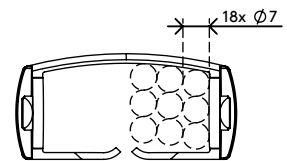

34.470

Addit cable guide sit-stand 130 cm – desk 470

We offer a stylish cable solution for your sit-stand desk. The Addit cable guide hides and guides cables for desks up to 130 cm. It comes with a weighted floor plate for extra stability and stickers/screws to hold everything in place. And being made from 100% recycled PP, it's not just smart and stylish, but additional sustainable.

Looking for a perfect match with your interior? We can customize the color and length to fit your exact needs.

- Bundles, tidies and guides below-desk cables
- Adjusts by simply adding/removing elements
- Designed for height-adjustable desks up to 130 mm
- 100% recycled PP (Polypropylene)
- Houses 18 cables 7 mm thick
- Weighted floor plate for stability
- Length: 1340 mm
- Made in the Netherlands: Dutch design, Dutch quality
- Comes with stickers and screws to attach cable guide to desk
- Eligible for the Dataflex return program