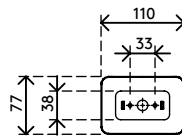

34.470

Addit cable guide sit-stand 130 cm – desk 470

We offer a stylish cable solution for your sit-stand desk. The Addit cable guide hides and guides cables for desks up to 130 cm. It comes with a weighted floor plate for extra stability and stickers/screws to hold everything in place. And being made from 100% recycled PP, it's not just smart and stylish, but additional sustainable.

Looking for a perfect match with your interior? We can customize the color and length to fit your exact needs.

- Bundles, tidies and guides below-desk cables
- Adjusts by simply adding/removing elements
- Designed for height-adjustable desks up to 130 mm
- 100% recycled PP (Polypropylene)
- Houses 18 cables 7 mm thick
- Weighted floor plate for stability
- Length: 1340 mm
- Made in the Netherlands: Dutch design, Dutch quality
- Comes with stickers and screws to attach cable guide to desk
- Eligible for the Dataflex return program

Addit cable guide sit-stand 130 cm – desk 470

2020/11/25

34.470

 245 x 245 x 60 mm

 1 pcs

 white

 0,80 kg

 805410344702