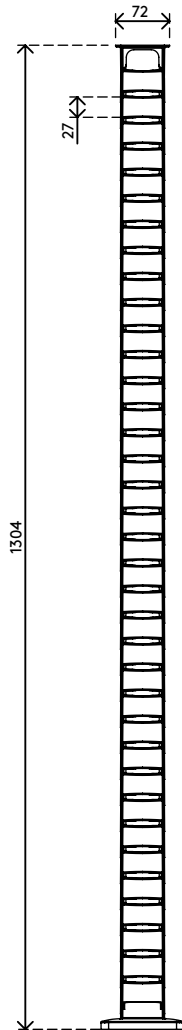

34.470

Addit cable guide sit-stand 130 cm – desk 470

We offer a stylish cable solution for your sit-stand desk. The Addit cable guide hides and guides cables for desks up to 130 cm. It comes with a weighted floor plate for extra stability and stickers/screws to hold everything in place. And being made from 100% recycled PP, it's not just smart and stylish, but additional sustainable.

Looking for a perfect match with your interior? We can customize the color and length to fit your exact needs.

- Bundles, tidies and guides below-desk cables
- Adjusts by simply adding/removing elements
- Designed for height-adjustable desks up to 130 mm
- 100% recycled PP (Polypropylene)
- Houses 18 cables 7 mm thick
- Weighted floor plate for stability
- Length: 1340 mm
- Made in the Netherlands: Dutch design, Dutch quality
- Comes with stickers and screws to attach cable guide to desk
- Eligible for the Dataflex return program

Addit cable guide sit-stand 130 cm – desk 470

2020/11/25

34.470

 245 x 245 x 60 mm

 1 pcs

 white

 0,80 kg

 805410344702