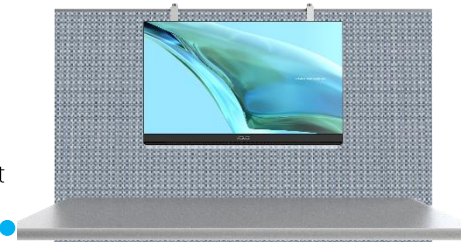

# ASUS ZenScreen MB249C Portable Monitor

Monitor arm with c-clamp  
(included)

Partition hook kit  
(included)

*Redefine Your Work Space*

## Key Features

AMD  
FreeSync

USB Type-C  
Monitor

USB-C port allow audio-video signals and power input transmission over a single cable

IPS  
Ultra-wide  
Viewing Angles

IPS panel provides a wide-view angle with minimal color shift

Monitor Arm

Ergonomic C-clamp stand that offers Z-axis adjustments for more comfortable viewing position

Stereo Speakers

Embedded 1Wx2 front facing speakers with smart amplifier, making your sound bolder

Eroo kick stand

A fold-out kickstand props the monitor up on any flat surface, enabling easy tilt adjustments

HDMI™

HDMI connection supports multi-media devices for your entertainment

FSC Mix-certified with sustainable packaging