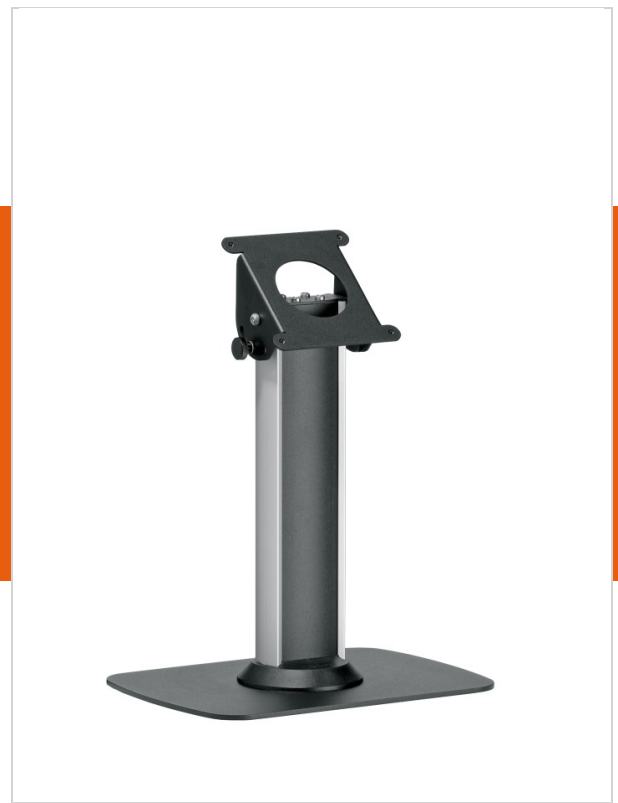

PTA 3105 Table stand with foot plate for TabLock

Article number (SKU) 7493150
Colour Black

PTA 3105 is a table stand designed to be used in combination with the Vogel's PTS secure tablet enclosures.

The PTS tablet enclosure is secured to the table stand with screws inside the tablet enclosure. The stand consists of a stylish aluminium pole with an integrated cable management system and a stable steel base plate. The tilt angle is adjustable between 0-90 degrees.

PTA 3105 Table stand with foot plate for TabLock

VOGEL'S HOLDING BV 2017 (c) All rights reserved
Subject to printing errors, technical and price
amendments
Date: 02-04-2017

www.vogels.com

Specifications

Product specifications

Product type number	PTA 3105
Article number (SKU)	7493150
Colour	Black
EAN single box	8712285321887
TÜV certified	Yes
Tilt	Tilt up to 90°
Guarantee	5 years
Max. weight load (kg)	3
Min. hole pattern	50mm x 50mm
Max. hole pattern	100mm x 100mm

Features

Functionality Tilt

Technical specifications and dimensions

Max. height mid display (mm)	260
Height of trolley/stand (mm)	260