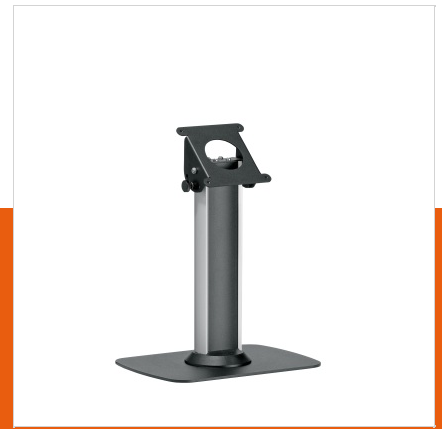

PTA 3105 Table stand with foot plate for TabLock

Article number (SKU) 7493150
Colour Black

PTA 3105 is a table stand designed to be used in combination with the Vogel's PTS secure tablet enclosures.

The PTS tablet enclosure is secured to the table stand with screws inside the tablet enclosure. The stand consists of a stylish aluminium pole with an integrated cable management system and a stable steel base plate. The tilt angle is adjustable between 0-90 degrees.

PTA 3105 Table stand with foot plate for TabLock

VOGEL'S HOLDING BV 2017 (c) All rights reserved
Subject to printing errors, technical and price
amendments
Date: 02-04-2017

www.vogels.com

Specifications

Product specifications

Product type number	PTA 3105
Article number (SKU)	7493150
Colour	Black
EAN single box	8712285321887
TÜV certified	Yes
Tilt	Tilt up to 90°
Guarantee	5 years
Max. weight load (kg)	3
Min. hole pattern	50mm x 50mm
Max. hole pattern	100mm x 100mm

Features

Functionality Tilt

Technical specifications and dimensions

Max. height mid display (mm)	260
Height of trolley/stand (mm)	260