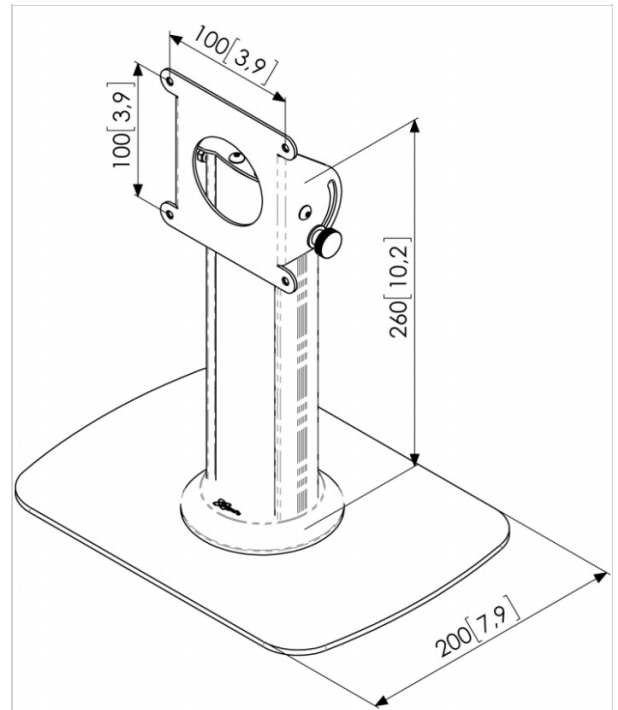

PTA 3105 Table stand with foot plate for TabLock

Article number (SKU) 7493150
Colour Black

PTA 3105 is a table stand designed to be used in combination with the Vogel's PTS secure tablet enclosures.

The PTS tablet enclosure is secured to the table stand with screws inside the tablet enclosure. The stand consists of a stylish aluminium pole with an integrated cable management system and a stable steel base plate. The tilt angle is adjustable between 0-90 degrees.

PTA 3105 Table stand with foot plate for TabLock

VOGEL'S HOLDING BV 2017 (c) All rights reserved
Subject to printing errors, technical and price
amendments
Date: 02-04-2017

www.vogels.com

Specifications

Product specifications

Product type number	PTA 3105
Article number (SKU)	7493150
Colour	Black
EAN single box	8712285321887
TÜV certified	Yes
Tilt	Tilt up to 90°
Guarantee	5 years
Max. weight load (kg)	3
Min. hole pattern	50mm x 50mm
Max. hole pattern	100mm x 100mm

Features

Functionality Tilt

Technical specifications and dimensions

Max. height mid display (mm)	260
Height of trolley/stand (mm)	260