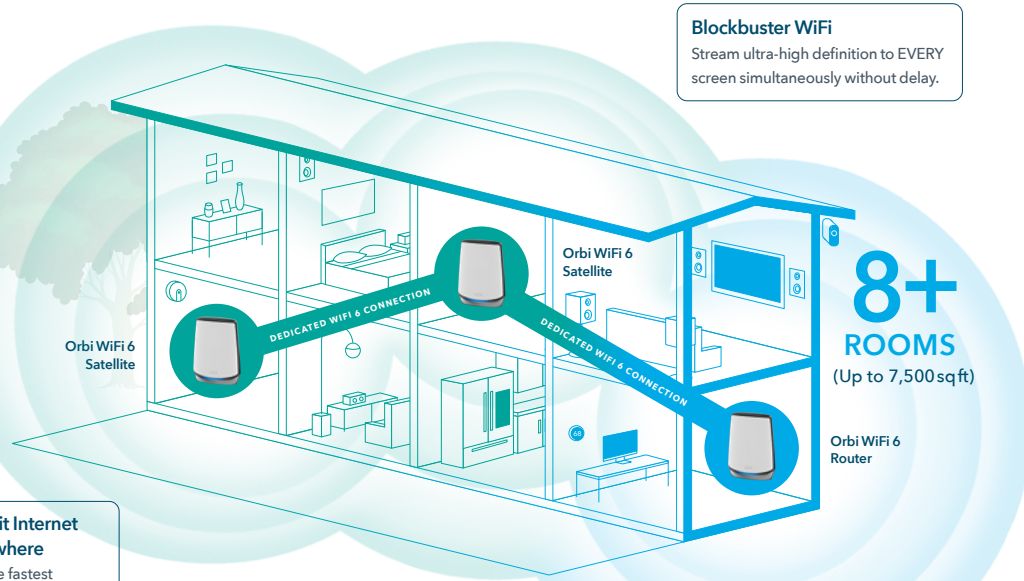

Gigabit Speeds Where You Need Them.

Don't let your home be a maze of dead zones. Get consistent speeds everywhere with Tri-band dedicated wireless backhaul, 12 Gigabit Ethernet ports & a 2.5Gbps Internet port.

More Capacity, More Battery Life.

Don't be held back by limited capacity. Enjoy more devices simultaneously with 4X the capacity than before & improved efficiency for longer battery life.

It's Easy.

Enjoying your WiFi has never been easier. With the Orbi app, set up your WiFi, customize your settings & enjoy your new Orbi WiFi in minutes.

House Diagram

Ultimate Smart Home Experience

Built for Gigabit Internet Speeds Everywhere
 You've paid for the fastest Internet speeds, now experience it everywhere in your home.

Performance Leadership in Mesh WiFi 6
 Ultra-fast connections for all your smart home, streaming, mobile & gaming needs.