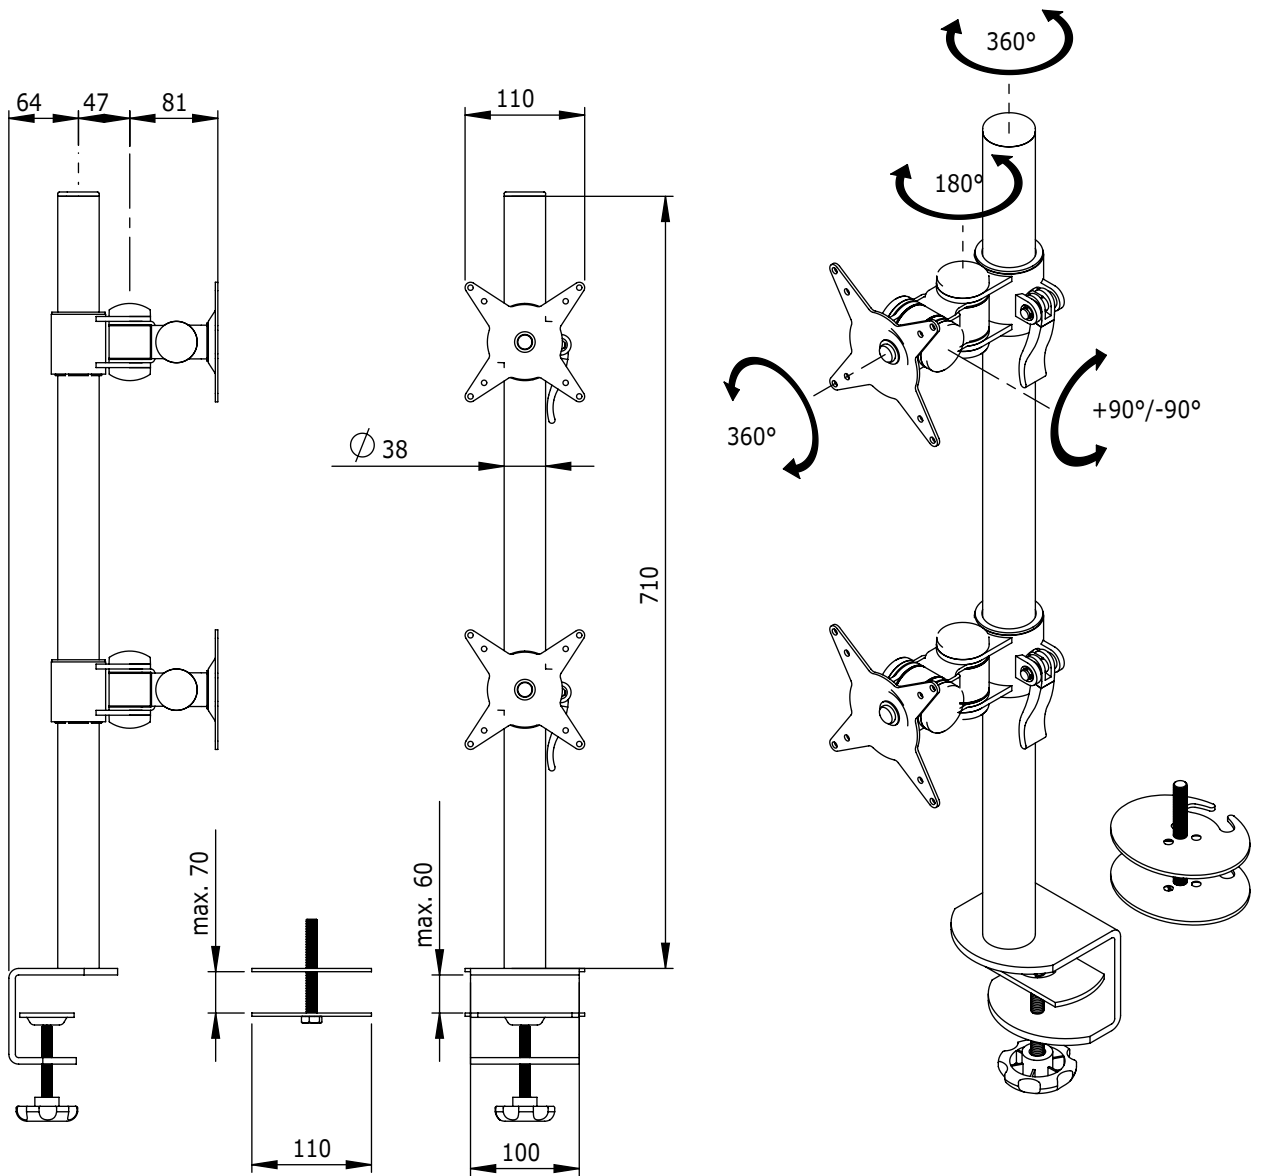

52.672

ViewMate Style Monitor Arm 672

This seemingly simple product vertically mounts a double monitor on your desk, the 'quick adjust' lever ensures easy height adjustment. Comes with both bolt through desk and desk clamp.

- Mounts two monitors vertically on single post
- Height adjustable
- VESA: MIS-D 75 x 75/100 x 100mm compatible
- Rotate 360°, tilt 180°, lateral 180°
- Max. weight capacity of 15kg/monitor (up to 24"/24"W)
- Post height 710mm
- Post diameter 38mm
- Quick lock/release post bracket
- Comes with both bolt through desk (max. 70mm) and desk clamp (max. 60mm)

 viewmate

viewmate

DFX.# 52.672

silver

850 x 360 x 250mm

5,2kg

805410526726

22"W/56cm

(2x) 15kg

710mm

180°

180°

360°

75/100mm

Dealer