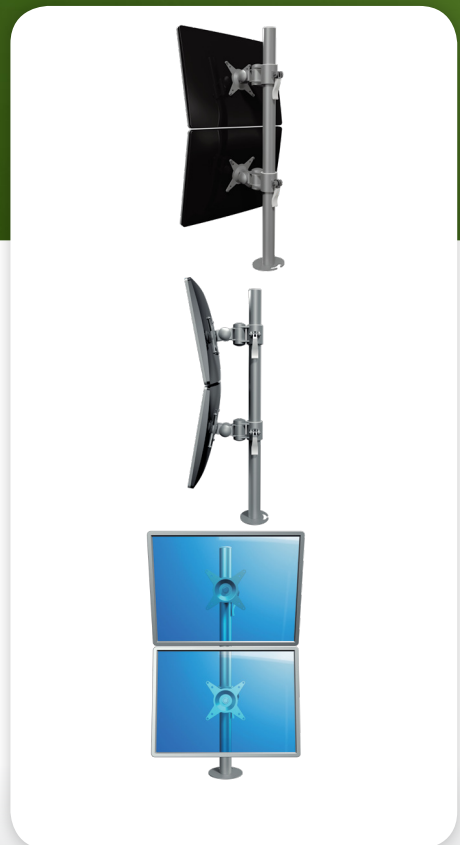

52.672

ViewMate Style Monitor Arm 672

This seemingly simple product vertically mounts a double monitor on your desk, the 'quick adjust' lever ensures easy height adjustment. Comes with both bolt through desk and desk clamp.

- Mounts two monitors vertically on single post
- Height adjustable
- VESA: MIS-D 75 x 75/100 x 100mm compatible
- Rotate 360°, tilt 180°, lateral 180°
- Max. weight capacity of 15kg/monitor (up to 24"/24"W)
- Post height 710mm
- Post diameter 38mm
- Quick lock/release post bracket
- Comes with both bolt through desk (max. 70mm) and desk clamp (max. 60mm)

 viewmate

viewmate

DFX.# 52.672

silver

850 x 360 x 250mm

5,2kg

805410526726

22"W/56cm

(2x) 15kg

710mm

180°

180°

360°

75/100mm

Dealer