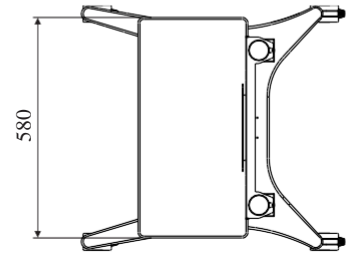

## Specification

- ◆ For LCD monitor/ TV size: 20"~62", Max weight: 80 kgs
- ◆ Meet VESA standard: 200x100, 200x200mm
- ◆ The work table is optional per customers' choice
- ◆ The work table is available with MDF or Glass type (Max load: 15 kgs)

Unit : mm

### MAIN PARTS

ITEM	1	2	3	4	5	6	7	8	9	10	11	12	13	14	15	16
PART																
QTY	1	4	2	2	2	1	2	8	2	2	1	4	2	1	1	1