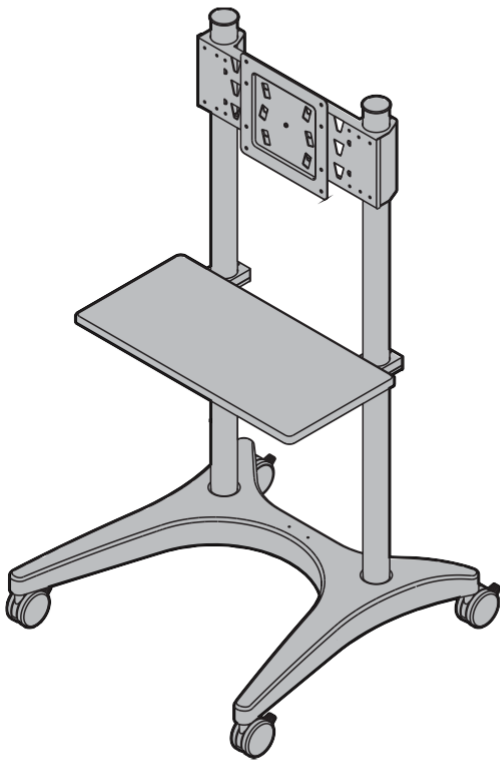

## Specification

- ◆ For LCD monitor/ TV size: 20"~62", Max weight: 80 kgs
- ◆ Meet VESA standard: 200x100, 200x200mm
- ◆ The work table is optional per customers' choice
- ◆ The work table is available with MDF or Glass type (Max load: 15 kgs)

Unit : mm