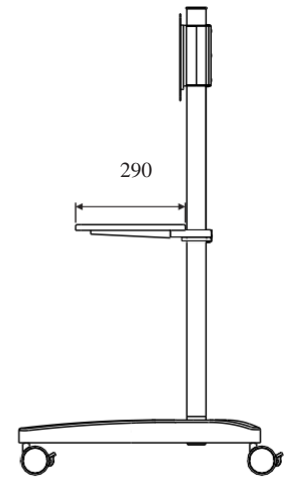

## Specification

- ◆ For LCD monitor/ TV size: 20"~62", Max weight: 80 kgs
- ◆ Meet VESA standard: 200x100, 200x200mm
- ◆ The work table is optional per customers' choice
- ◆ The work table is available with MDF or Glass type (Max load: 15 kgs)

Unit : mm

### MAIN PARTS

ITEM	1	2	3	4	5	6	7	8	9	10	11	12	13	14	15	16
PART																
QTY	1	4	2	2	2	1	2	8	2	2	1	4	2	1	1	1