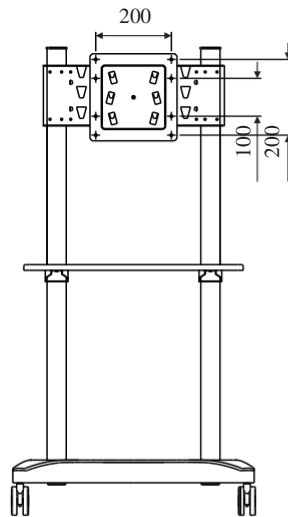

## Specification

- ◆ For LCD monitor/ TV size: 20"~62", Max weight: 80 kgs
- ◆ Meet VESA standard: 200x100, 200x200mm
- ◆ The work table is optional per customers' choice
- ◆ The work table is available with MDF or Glass type (Max load: 15 kgs)

Unit : mm

### MAIN PARTS

ITEM	1	2	3	4	5	6	7	8	9	10	11	12	13	14	15	16
PART																
QTY	1	4	2	2	2	1	2	8	2	2	1	4	2	1	1	1