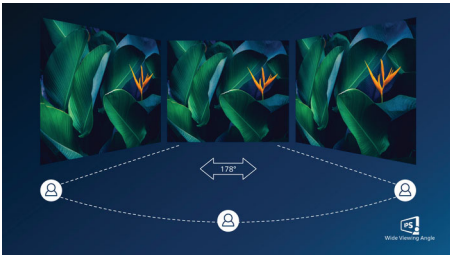

Designed for sustainability

- PowerSensor saves up to 75% energy costs

PHILIPS

LCD monitor with USB-C docking
5000 series 27" (68.5 cm), 2560 x 1440 (QHD)

27B1U5601H/00

Highlights

USB-C Docking with RJ45

Simplify all peripherals from monitor to PC using one-cable docking USB Type-C connector, including networking, high-resolution video output from PC to monitor, and surfing on the Internet without an additional network cable, even without a LAN port on your notebook. RJ45 connection through USB-C offers a fast and secure connection when needed. Getting the fastest data speeds allows you to transfer data from a HDD to your PC faster than ever. Additionally, USB-C with power delivery can even enable you to power and charge your notebook from the monitor, eliminating the need for extra power cables.

IPS technology

IPS displays use advanced technology that gives you extra-wide viewing angles of 178/178 degrees, making it possible to view the display from almost any angle — even in 90-degree Pivot mode! Unlike standard TN panels, IPS displays gives you remarkably crisp images with