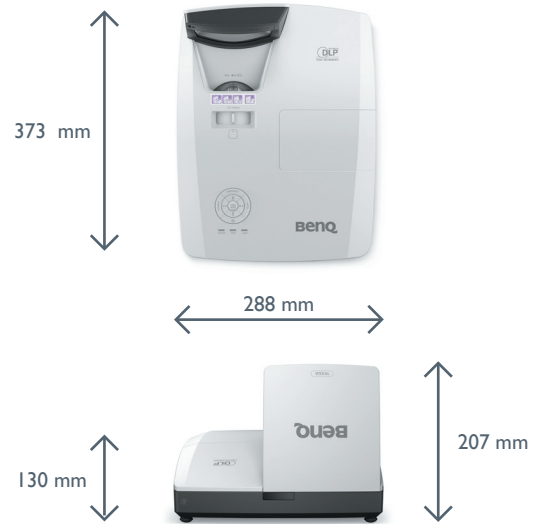

MH856UST+
BenQ DLP Projector

BENQ

Input and Output Terminals

- 1 USB Type mini B
- 2 USB Type B (For service)
- 3 Audio L/R in (RCA)
- 4 RS232
- 5 Audio in (mini jack)
- 6 Audio out (mini jack)
- 7 LAN Port (RJ45 for Network)
- 8 USB TypeA (5V,1.5A)
- 9 Composite Video in (RCA)
- 10 PC (D-sub 15pin)
- 11 Monitor out (D-sub 15pin,Female)
- 12 HDMI-2
- 13 HDMI-1

Dimensions

Distance Chart

1080P					
Diagonal		W (mm)		H (mm)	
Inch	mm	Inch	mm	Inch	mm
89	2258	77.5	1968	43.6	1107
90	2286	78.4	1991	44.1	1120
95	2413	82.8	2103	46.6	1183
97	2464	84.5	2148	47.6	1208
100	2540	87.1	2213	49.0	1245
102	2594	89.1	2262	50.1	1272