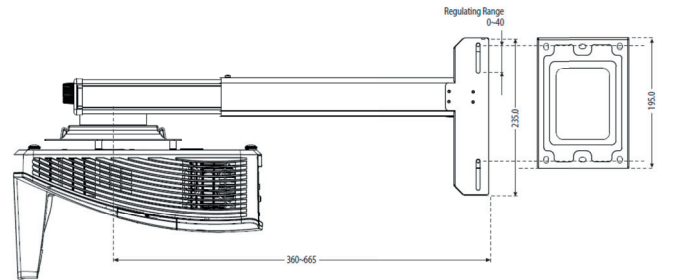

Ceiling Mount Chart

BenQ Europe B.V.

Meerenakkerweg 1-17
5652 AR Eindhoven
The Netherlands
Tel: +31 88 8889200

BenQ.eu

© 2019 BenQ Corp. Specifications may vary by region, please visit your local stores for details. Actual product's features and specifications are subject to change without notice. This material may include corporate names and trademarks of third parties which are the properties of the third parties respectively. Latest Update: 2019-02-14

BENQ