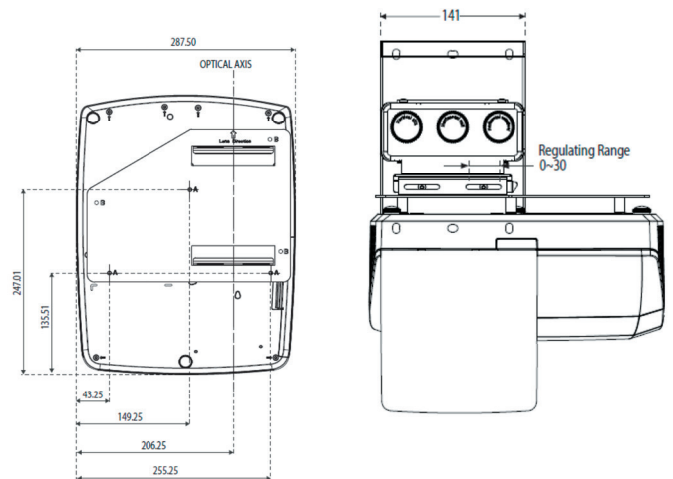

Ceiling Mount Chart

BenQ Europe B.V.

Meerenakkerweg 1-17
5652 AR Eindhoven
The Netherlands
Tel: +31 88 8889200

BenQ.eu

© 2019 BenQ Corp. Specifications may vary by region, please visit your local stores for details. Actual product's features and specifications are subject to change without notice. This material may include corporate names and trademarks of third parties which are the properties of the third parties respectively. Latest Update: 2019-02-14

BENQ