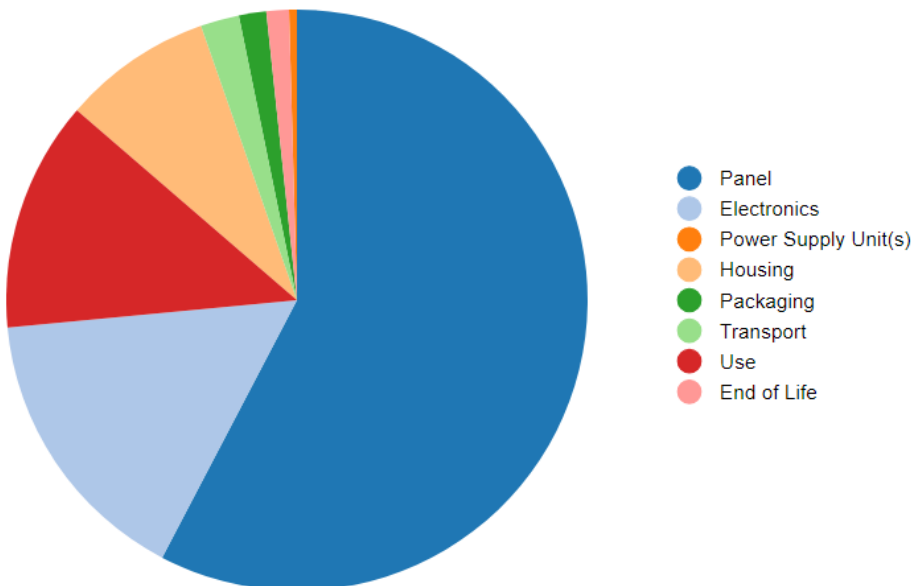

iiyama is responsible to customers and constantly strives to improve the environmental impact of our products. We evaluate products' product carbon footprint from design to end-of-life, including contributions from materials (including raw material extraction), manufacturing, distribution, use, and end-of-life management.

This product's estimated carbon footprint:

308 kgCO₂e +/- 80 kgCO₂e

Estimated impact by lifecycle stage with breakout for manufacturing by component:
iiyama uses PAIA (Product Attribute to Impact Algorithm) to perform product carbon footprints. PAIA meets IEC TR 62921 requirements and is a streamlined LCA tool developed by MIT's Materials System Laboratory. It considers the life cycle of the product in order to calculate the product carbon footprint.