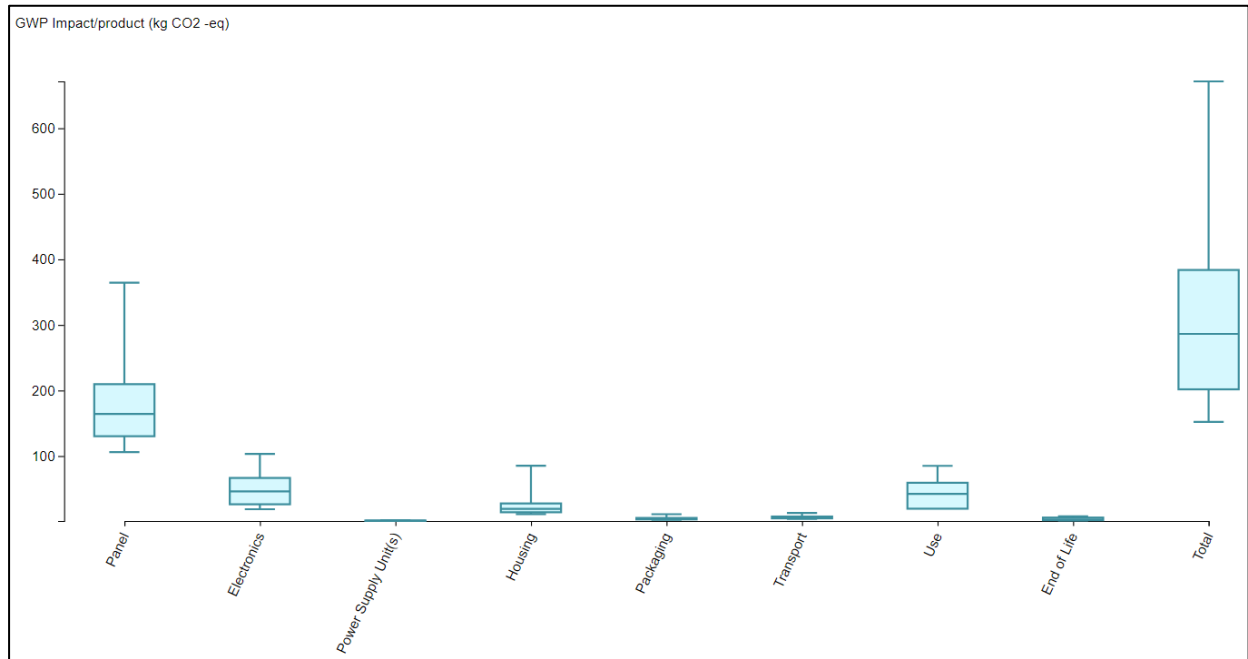

This product's estimated carbon footprint:

308 kgCO₂e +/- 80 kgCO₂e

Estimated impact by lifecycle stage with breakout for manufacturing by component:
iiyama uses PAIA (Product Attribute to Impact Algorithm) to perform product carbon footprints. PAIA meets IEC TR 62921 requirements and is a streamlined LCA tool developed by MIT's Materials System Laboratory. It considers the life cycle of the product in order to calculate the product carbon footprint.

Assumptions for calculating product carbon footprint:

Product Weight	5.48 kg	Packaging Weight	1.68 kg
Screen Size	23.8"	Pixel Resolution	1920×1080
Product Lifetime	3 years	Assembly Location	China
Energy Consumption (Yearly TEC)	26.77 kWh	Use Location	EU