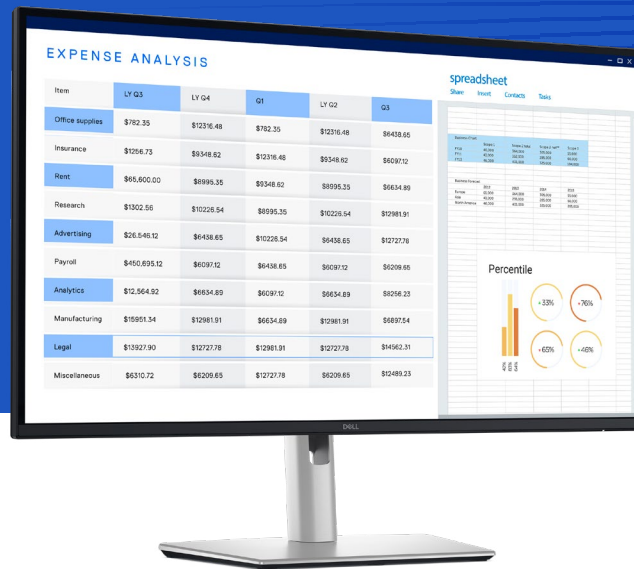

Enhanced productivity

Dell Pro 27 Plus QHD Monitor

MODEL: P2725D

The world's # 1 monitor company*

* Dell monitors are #1 Worldwide for 10 years! Source: IDC Worldwide Quarterly PC Monitor Tracker, Q3 2024. From 2014 to 2024.

4-star certified monitor for eye comfort¹

Get enhanced visual comfort and seamless connectivity with this 27-in QHD monitor.

Enhanced eye comfort

This monitor achieves TÜV Rheinland® 4-star eye comfort certification – the latest industry standard for eye comfort to help reduce signs of eye fatigue.

A better view from anywhere

See consistent images across wide viewing angles enabled by In-Plane Switching (IPS) technology and detailed images with 1500:1 contrast ratio on this QHD (2560 x 1440 resolution) monitor.