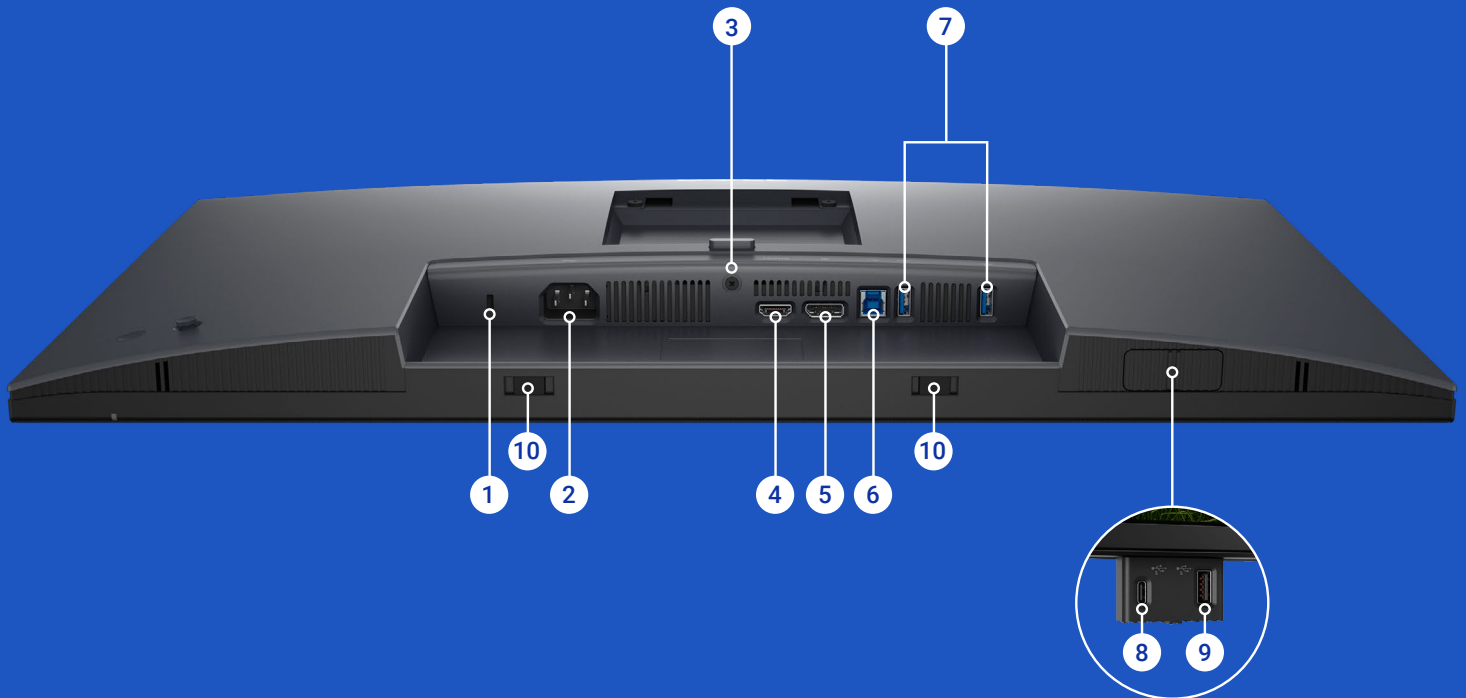

[Download Dell Display and Peripheral Manager](#)

¹ Based on Dell internal analysis – December 2024.

Ports & Slots

- | | | | |
|----------|---------------------------------|-----------|------------------------------------|
| 1 | Security lock slot ¹ | 7 | USB 5Gbps Type-A downstream (2) |
| 2 | Power connector | 8 | USB-C 5Gbps downstream (Data only) |
| 3 | Stand-lock | 9 | USB 5Gbps Type-A downstream |
| 4 | HDMI | 10 | Soundbar slots |
| 5 | DisplayPort 1.4 | | |
| 6 | USB 5Gbps Type-B upstream | | |