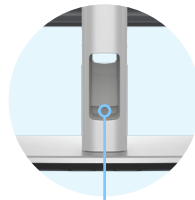

All day comfort

Get a seamless viewing experience and focus on your task with an ultra-thin bezel design.

De-clutter your workspace

Free up your desk space with the small monitor base and hide cables from view by tucking them into the riser.