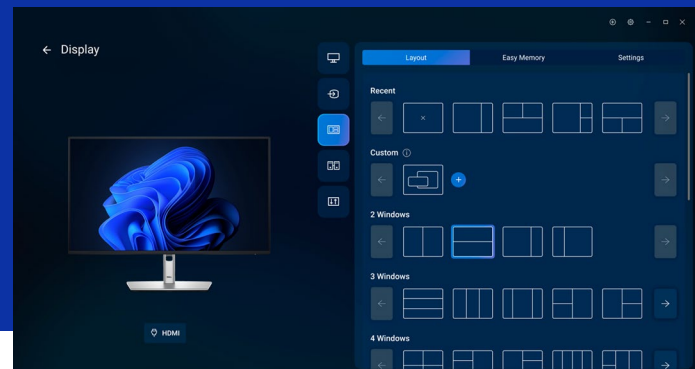

All day comfort

Get a seamless viewing experience and focus on your task with an ultra-thin bezel design.

De-clutter your workspace

Free up your desk space with the small monitor base and hide cables from view by tucking them into the riser.

Easy-to-use

Navigate the onscreen menu and adjust settings with a convenient joystick control.

Quick access ports

Front-facing, pop-out USB-C (with up to 15W charging) and USB Type-A ports for easy connectivity.

Work comfortably

Designed for comfort and style with adjustability features.

Dell Display and Peripheral Manager

Screen image simulated for illustrative purposes only. Monitor model varies.

Experience Dell's singular, innovative application to optimize the performance of your entire Dell PC workspace.¹