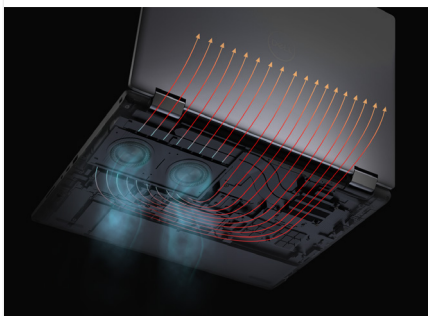

7770

Flexible chassis design

Put max power behind your purpose with a scalable 17.3" mobile workstation.

FHD IR Camera, Windows Hello compliance, Integrated Camera Shutter, Proximity, Contextual Privacy and Ambient Light Sensors

16:9 aspect ratio (up to HDR500 UHD), display with narrower bezel, 500nits, PremierColor, 99% DCI-P3, ComfortView Plus (LBL) options

Dual array mics with noise suppression technology

Up to 16TB of storage, with 4 Gen 4 M.2 slots

Easy access storage with optional door on the bottom of the base

Pro 2.5 keyboard

Optional Smart Card Reader

Chassis intrusion sensor

Large click pad with optional NFC reader

WiFi 6E

Bluetooth 5.2

Dell Optimizer for Precision

- ExpressSign-in
- ExpressConnect
- ExpressCharge
- ExpressDischarge
- ExpressResponse
- Intelligent Audio
- Reporting & Analytics

Sustainability

- EPEAT Gold Registered
- 100% recycled plastics & cardboard contained in packaging

Up to 240W adapter

Up to 93Whr battery

Advanced Thermals

- User Selectable Thermals Tables (USTT)
- Dual Opposing Output (DOO) fan with liquid polymer blades
- Dual intake venting
- Thermal insulated material, GORE™