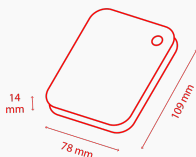

Portable

Canvio Basics 2022

Storage Made Simple.

4 2 1
TB TB TB

Color 

-  2.5" external hard drive
-  Matt finish
-  SuperSpeed USB 3.2 Gen 1
-  USB-powered

Quickly transfer files with SuperSpeed USB 3.2 Gen 1 and store up to 4 TB of data on Canvio Basics external hard drives. These devices are ready to use with Microsoft Windows and require no software installation, so it couldn't be easier to start storing all of your favourite files. Whether at your desk, or on the go, its timeless design with the matt finish means it'll always look good. What's more, the hard drive also allows you to connect to older hardware, with USB 2.0 compatibility.

Manual

[Canvio-Basics_UM_221024.pdf](#) 

Tools

[ToshibaStorageDiagnosticTool_1.30.8920.zip](#) 

Product Specifications

Basic Specifications

Interface	USB 3.2 Gen 1 (USB 2.0 compatible)
Max. transfer rate	~ 5.0 Gbit/s
File system	NTFS (MS Windows) Requires reformatting for Mac OS
Power	USB bus power (max. 900mA)
System requirements	Formatted NTFS for Microsoft® Windows® 11, Windows® 10, Windows® 8.1 One free port of USB 3.2 Gen 1 or USB 2.0 Requires reformatting for macOS v13.0 /v12.6.1 / v11.7.1 / v10.15 / v10.14 / v10.13

Box Content

Box Content	Canvio Basics USB 3.2 Gen 1 cable (Type A to Micro-B) User's manual (pre-installed on the hard drive)
Physical	
Weight (approx.)	1 TB, 2 TB: 149 g 4 TB: 217,5 g
Dimensions	1 TB, 2 TB: 78 x 109 x 14 mm 4 TB: 78 x 109 x 19,5 mm
Enclosure	Matt

Product Range

Part number	Capacity	Color
HDTB540EK3CA	4 TB	Black
HDTB520EK3AA	2 TB	Black
HDTB510EK3AA	1 TB	Black

Logistical Information:

Box dimensions	111 x 38 x 141 mm
Box weight (gross)	1 TB, 2 TB: 250 g 4 TB: 304 g
Master carton dimensions	123 x 205 x 165 mm
Master carton weight (gross)	1 TB, 2 TB: 1.36 kg 4 TB: 1.67 kg
Boxes per master carton	5
Pallet dimensions	1150 x 1150 x 130 mm
Pallet weight (net)	27 kg
Units per pallet	1350