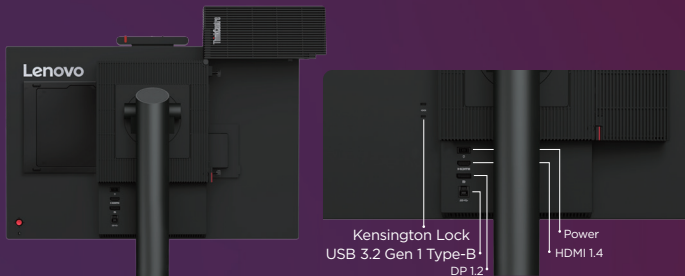

Features of ThinkCentre Tiny-In-One (TIO) 24 Gen 5

Tiny Packages that pack a punch

The TIO 24 Gen 5 is a modular device that supports Lenovo's range of ThinkCentre and ThinkStation Tiny Computers from 4th Gen. You can easily and quickly attach the Tiny to the monitor and secure them in a dedicated slot on the monitor's back, offering a clutter-free desk. An unchanged installation process ensures that you have a consistent and smooth experience when attaching Tiny PCs to the monitor. Connect multiple different devices such as laptops, towers, or notebooks using the available HDMI or DP ports. Easily secure both your TIO monitor and Tiny Computer with the Kensington lock for additional security.