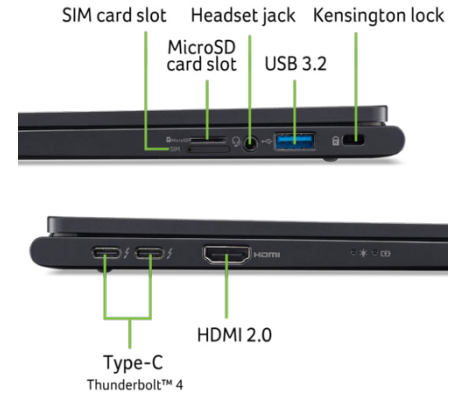

TMP614-53-TCO-789T

SPECIFICATIONS

Ordering Information

Series	Acer TravelMate P6
Model name	TMP614-53-TCO-789T
Part number	NX.B4NEG.001
EAN	4711121749988
Short description	Acer OLED WQ2.8K CineCrystal / Intel® Core™ i7-1355U / 32 GB LPDDR5 RAM / 512 GB PCIe Gen4 SSD / Intel® Iris® Xe Graphics / Windows 11 Pro (64-bit) / Galaxy Black

Operating System

Operating System	Windows 11 Professional (64-bit)

Housing

Housing / Color	Galaxy Black
Component door	-
Dimensions	313.4 (W) x 226.5 (D) x 16.9 (H) mm
Weight	1.1 kg
Passively cooled (fanless)	-

Display

Display size	14"
Display type	Acer OLED WQ2.8K CineCrystal and LED Backlight with 100% Adobe Colour Spectrum and DCI-P3 100%
Display resolution in pixel	2880 x 1800
Aspect ratio	16:10

Processor and chipset

Processor	Intel® Core™ i7-1355U Processor
Clock frequency	1.70 GHz base clock (Up to 5.00 GHz Intel® Turbo Boost Max Technology)
Cache	12 MB Intel® Smart Cache
Processing cores / threads	2 Performance-cores + 8 Efficient-cores / 12 Threads
Chipset	Integrated SOC

Storage and drives

Memory	32 GB LPDDR5 RAM
Memory configuration	1 x 32 GB LPDDR5 RAM
Maximum RAM	32 GB LPDDR5 system memory
Mass storage	512 GB M.2 PCIe NVMe SSD Opal
Optical drive	-

Graphics card

Graphics card	Intel® Iris® Xe Graphics

Connections

LAN	-
Wireless LAN	Intel® Dual Band Wireless-Gigabit-AX, 802.11 ax/ac/a/b/g/n
Wireless WAN / SIM-Card	Yes
Wireless Gigabit	Intel® Wireless Wi-Fi 6E AX211
Bluetooth	5.1
NFC	No

IO ports

HDMI	HDMI® 2.1
VGA	-
Displayport	1x over USB-C
Thunderbolt	1x Thunderbolt™ 4 over USB-C
USB 3.2	1x USB 3.2 Gen 1 Standard A
USB 3.1	-
USB 3.0	-
USB 2.0	-
USB 4.0	-
Ethernet (RJ-45)	-
Cardreader	MicroSD Card reader
Audio port	-
Docking port	Yes

Input

Keyboard	80-/81-/84-key Acer backlight keyboard layout
Keyboard layout	German (QWERTZ)
Backlit keyboard	Yes
Touchpad	Multi-gesture touchpad