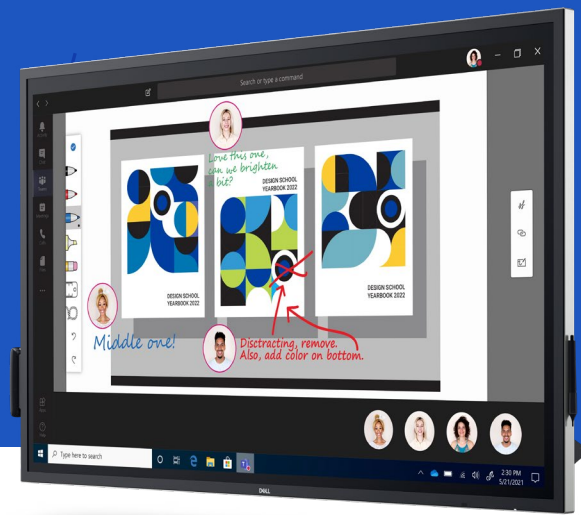

Collaboration at your fingertips in 4K

Dell 65 4K Interactive Touch Monitor | **P6524QT**

The world's # 1 monitor company*

* Dell monitors are #1 Worldwide for 9 years! Source: IDC Worldwide Quarterly PC Monitor Tracker, Q1 2023. From 2014 to 2022.

Collaboration at your fingertips in 4K

Real-time collaboration on this 65" 4K interactive touch monitor.

Bringing teams together

Actively engage with your teammates whether they are in the room or at a remote location with this brilliant 4K 65" monitor with 20-point touch, built-in dual 20W speakers and dual-tip stylus.

Connect. Present. Collaborate.

All-in-one convenience

Seamlessly integrate an optional Dell OptiPlex Micro and allow IT to select the best option for varying business needs.

Manage your meeting spaces

With RS232, RJ45 and HDMI CEC ports, you can use remote management tools to maintain and control your Large Format monitor with a network control system.

Chief Large Fusion LSA1U Fixed Wall Display Mount

This robust mount with quick installation features secures heavy displays to protect user investments. Plumb adjustment helps vertically align the display.