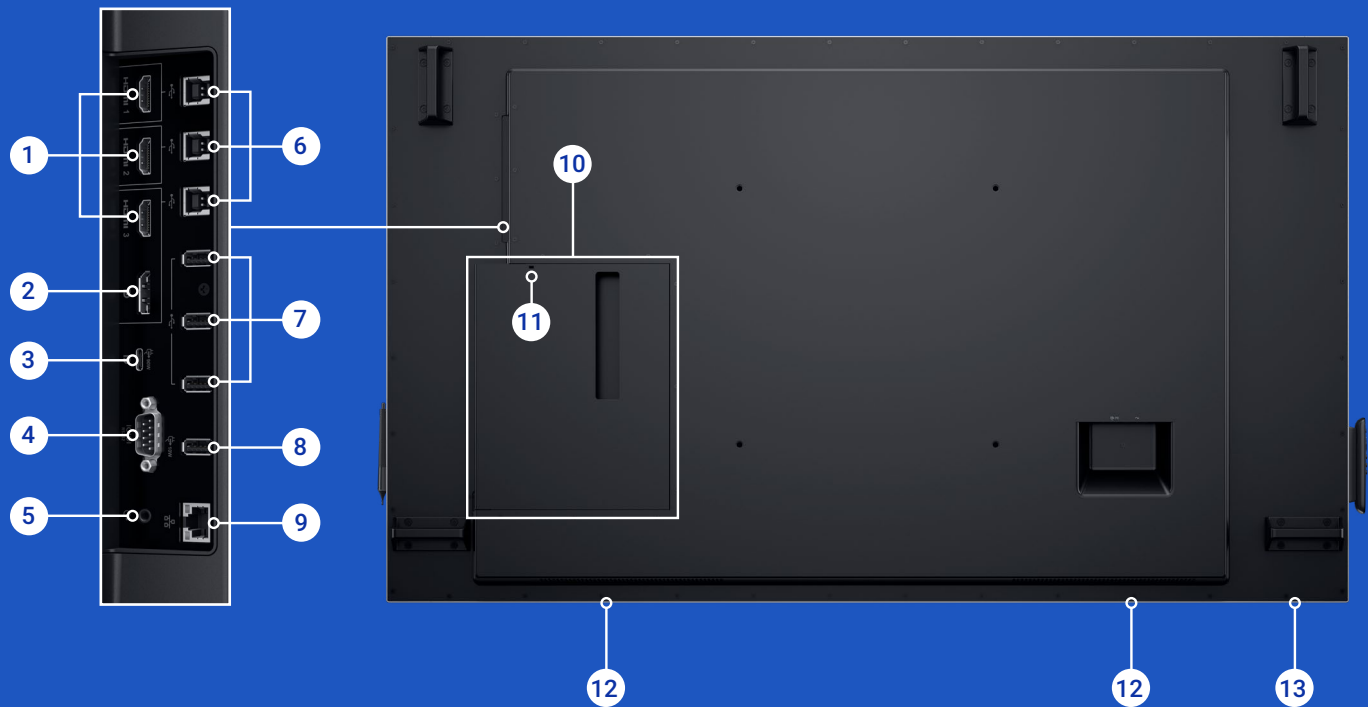

Ports & Slots

- **1** HDMI (3)
- **2** DisplayPort
- **3** USB Type-C / DisplayPort
- **4** RS232
- **5** Audio line-out¹
- **6** USB 3.1 upstream (3)
- **7** USB 3.1 downstream (3)

- **8** USB charging port
- **9** RJ45
- **10** OptiPlex holder
- **11** Security lock slot
- **12** Speakers
- **13** Power on/off button

¹ The audio line-out port does not support headphones.