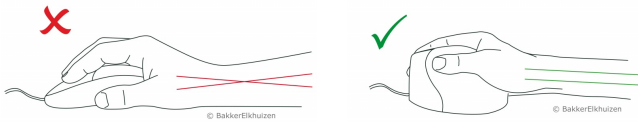

vertical mouse

Evluent4 Wireless

Ergonomic: supports your hand in a fully upright neutral handshake position that eliminates forearm twisting

Precise: true optical resolution sensor moves the pointer quickly to reduce hand movements, with short habituation time

Version 4 improved shape: better thumb and finger support

Version 4 convenient adjustment: of pointer speed

BNEEVRSW: Evluent4 Small Wireless version available

Research

Unnatural postures are a risk factor for development of complaints of wrist and forearm (Karlqvist 1994, Jensen 1998, Hagberg 1994). When the mouse is positioned closer to the body the strain of shoulders and neck decreases (Armstrong 1995, Cook 1998). Productivity is lower when using a trackball and touchpad, standard mice and pen tablets enable a higher productivity.

Specifications

Dimensions:	114 x 83 x 79 mm (W x D x H)
Weight:	195 g
Product code:	BNEEVR4W

Health & Safety Regulations

Council Directive 90/270/E The minimum safety and health requirements for work with display screen equipment The use as such of the equipment must not be a source of risk for workers.