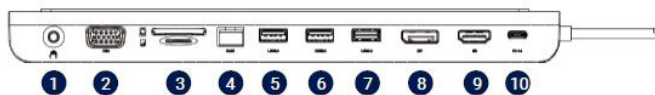

- Supports resolutions up to 4096 x 2160 at 30 Hz for 1 monitor with HDMI/DisplayPort
- Supports resolutions up to 1280 x 720 Pixel at 60 Hz for 3 monitors
- Monitors can only be mirrored with MacOS
- The RJ45 port supports the connected notebook/PC's PXE boot function
- Stand mount for a smartphone
- Aluminium casing
- Power supply not included
- 50 cm Cable included

Specifications

Product type	Dock
Connectors	1 x USB Type-C 3.1 male 0.5 m (for notebook/smartphone) 1 x USB Type-C 3.1 female (power delivery up to 100 W) 2 x USB 3.0 female 1 x USB 2.0 type A female 1 x RJ45 female (network, 10/100/1000 Mb/s) 1 x HDMI(A) female, monitor connection 1 x DisplayPort female, monitor 1 x VGA (HD15) female, monitor connection 1 x DisplayPort female, monitor 1 x Audio female 3.5 mm (for headphones and headsets) 1 x SD slot 1 x MicroSD slot
Special features	SD card slot microSD card slot
Resolution (max.)	4.096 x 2.160 Pixel at 30 Hz
Effective power (W)	100 W
Dimensions (W x H x D)	260 x 88 x 23 mm
Weight	0,360 kg
Compatible devices	Universal
Cable length	0.5 m

Product Description

1. 3.5mm Audio port with microphone
2. VGA Video port
3. SD/Micro-SD Slots
4. Gigabit RJ45 port
5. USB 3.0 Type A port
6. USB 3.0 Type A port
7. USB 2.0 Type A port
8. DisplayPort Video port
9. HDMI Video port
10. USB Type C port (for Power Charging)