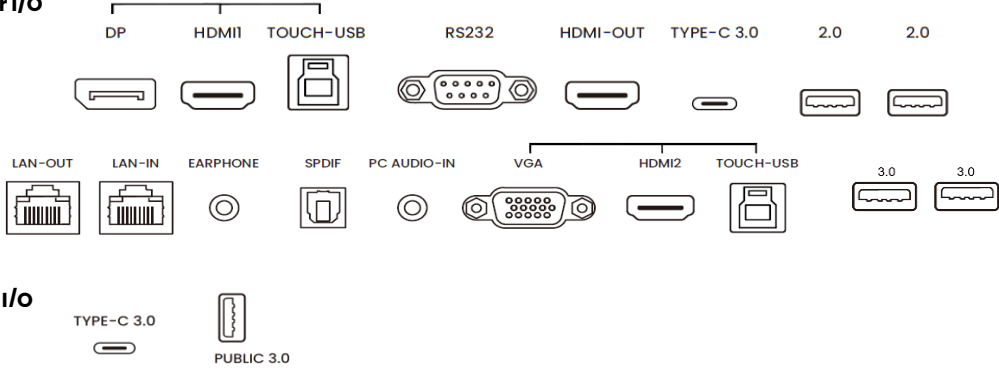

Rear I/O

Top I/O

Wall mount