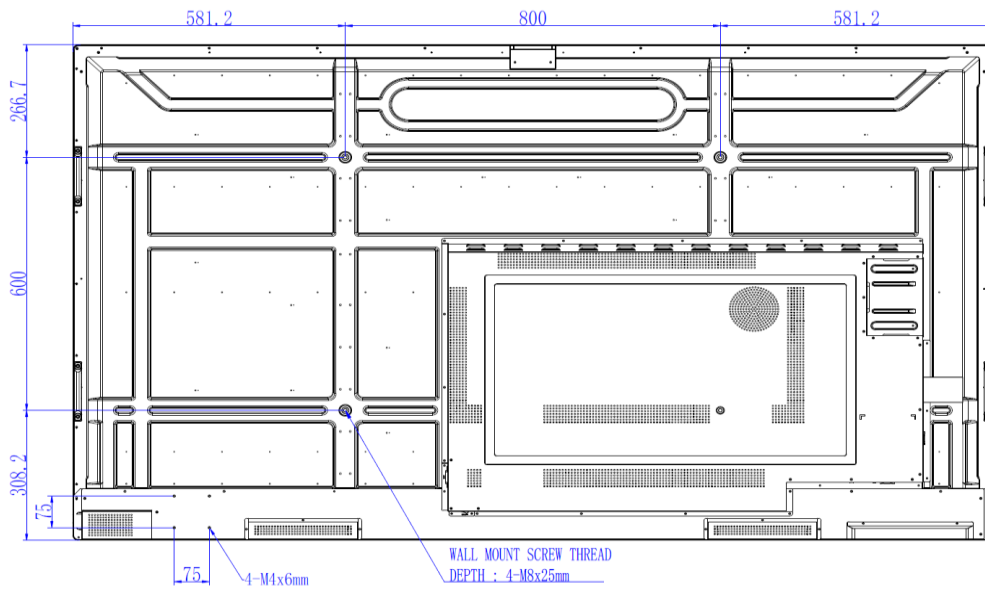

Input/output terminals

Front I/O

Rear I/O

Top I/O

Wall mount

Dimension