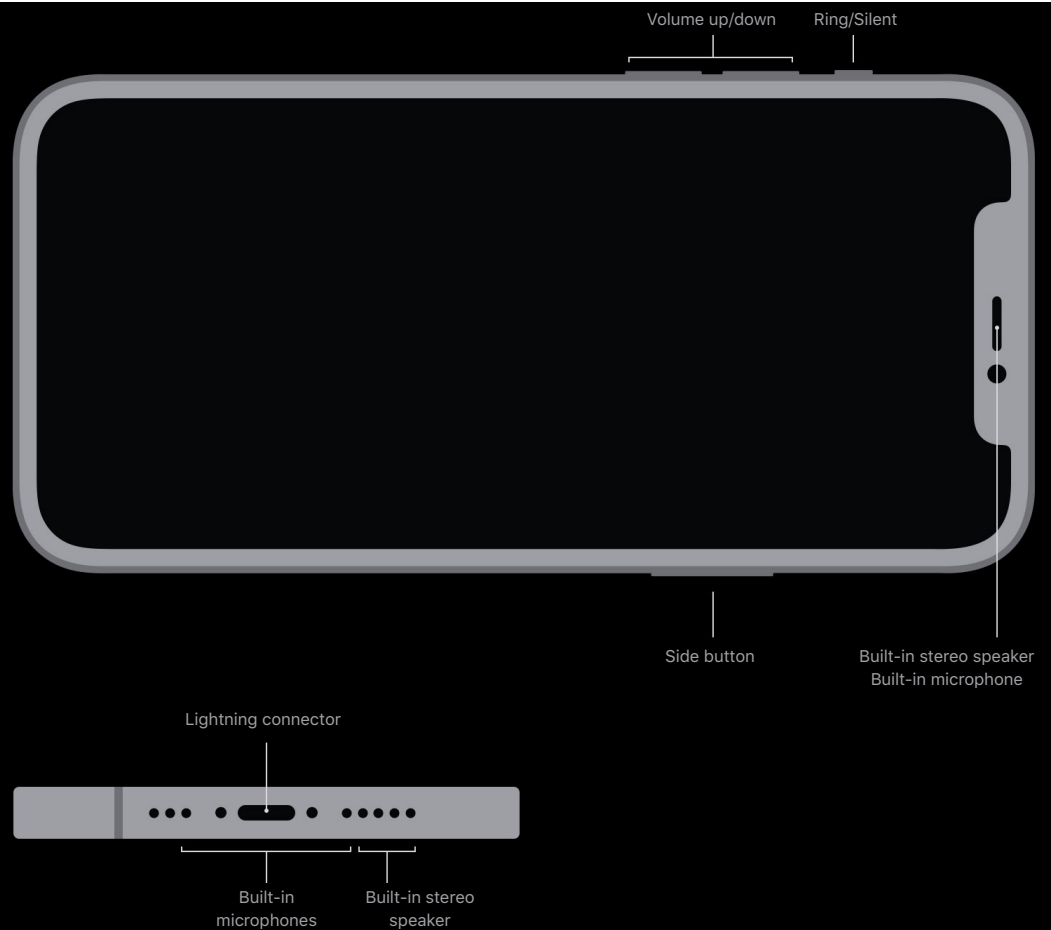

External Buttons and Connectors

Power and Battery

Video playback:
Up to 17 hours

Video playback (streamed):
Up to 11 hours

Audio playback:
Up to 65 hours

Both models:

Built-in rechargeable lithium-ion battery

MagSafe wireless charging up to 15W

Qi wireless charging up to 7.5W

Charging via USB to computer system or power adapter

Fast-charge capable:

Up to 50% charge in around 30 minutes with 20W adapter or higher (sold separately)

Video playback:
Up to 20 hours

Video playback (streamed):
Up to 12 hours

Audio playback:
Up to 80 hours

MagSafe

Wireless charging up to 15W

Magnet array

Alignment magnet

Accessory Identification NFC

Magnetometer