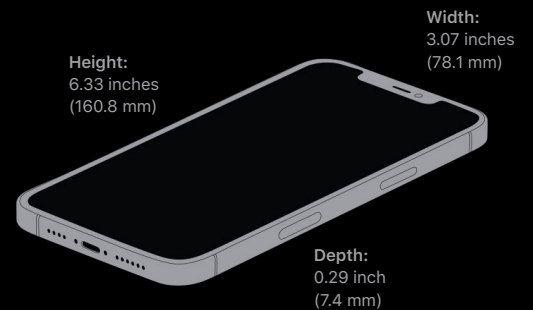

Capacity

128GB

256GB

512GB

128GB

256GB

512GB

Size and Weight

Weight: 6.66 ounces (189 grams)

Weight: 8.03 ounces (228 grams)

Display

Super Retina XDR display

6.1-inch (diagonal) all-screen OLED display
2532-by-1170-pixel resolution at 460 ppi

The iPhone 12 Pro display has rounded corners that follow a beautiful curved design, and these corners are within a standard rectangle. When measured as a standard rectangular shape, the screen is 6.06 inches diagonally (actual viewable area is less).

Super Retina XDR display

6.7-inch (diagonal) all-screen OLED display
2778-by-1284-pixel resolution at 458 ppi

The iPhone 12 Pro Max display has rounded corners that follow a beautiful curved design, and these corners are within a standard rectangle. When measured as a standard rectangular shape, the screen is 6.68 inches diagonally (actual viewable area is less).