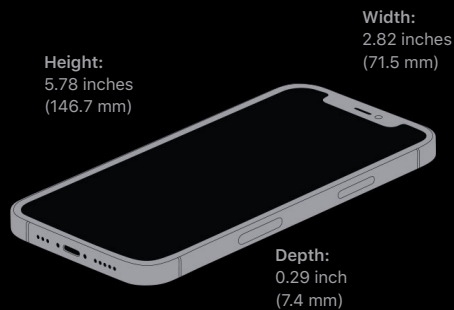

Capacity

128GB

256GB

512GB

128GB

256GB

512GB

Size and Weight

Weight: 6.66 ounces (189 grams)

Weight: 8.03 ounces (228 grams)

Display

Super Retina XDR display

6.1-inch (diagonal) all-screen OLED display
2532-by-1170-pixel resolution at 460 ppi

The iPhone 12 Pro display has rounded corners that follow a beautiful curved design, and these corners are within a standard rectangle. When measured as a standard rectangular shape, the screen is 6.06 inches diagonally (actual viewable area is less).

Super Retina XDR display

6.7-inch (diagonal) all-screen OLED display
2778-by-1284-pixel resolution at 458 ppi

The iPhone 12 Pro Max display has rounded corners that follow a beautiful curved design, and these corners are within a standard rectangle. When measured as a standard rectangular shape, the screen is 6.68 inches diagonally (actual viewable area is less).