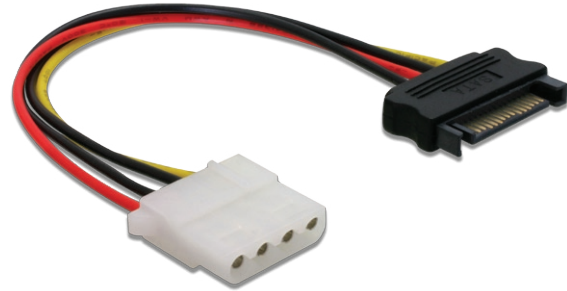

## Adapter Power SATA 15pin male > 4pin Molex female 12cm

### Description

This power cable enables you to convert a PC power supply with SATA interface into the Molex format for power supply of devices with 4pin Molex connector.

Ref. 60115  
EAN 4043619601158

### Specification

- Power connector for 4pin Molex
- Connector: 15pin SATA male > 4pin Molex female
- Cable length: ca. 12cm