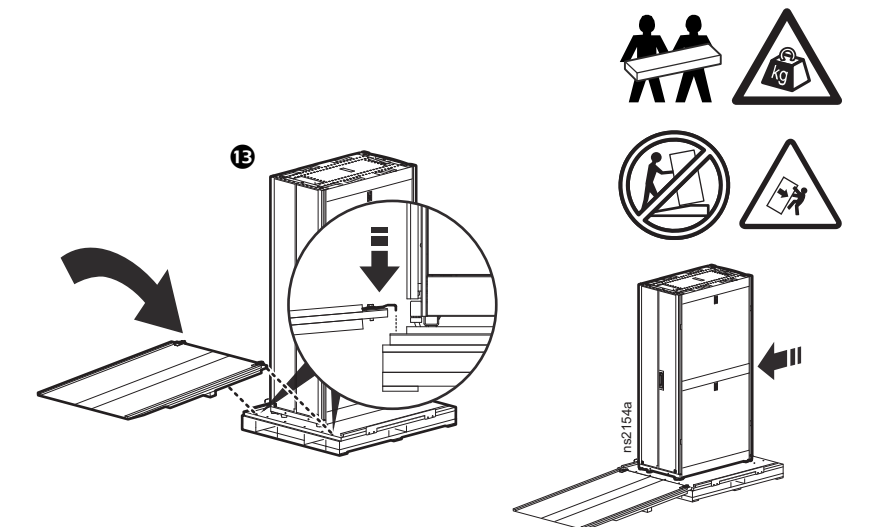

## NetShelter™ SX-Schrank

Entfernen und Wiederanbringen der Stoßschutzverpackung

AR3100SP, AR3105SP, AR3107SP, AR3150SP, AR3155SP, AR3157SP, AR3300SP, AR3305SP, AR3307SP, AR3350SP, AR3355SP, AR3357SP

Anleitung zum Auspacken:

## NetShelter SX-Schrank

	Tiefe A		Breite B		Höhe C			Gewicht
	1070 mm (42,1 in.)	1200 mm (47,2 in.)	600 mm (23,6 in.)	750 mm (29,5 in.)	1991 mm (78,4 in.)	2124 mm (83,6 in.)	2258 mm (88,9 in.)	
AR3100SP	●		●		●			125,09 kg (275,2 lb)
AR3105SP	●		●			●		137 kg (301,4 lb)
AR3107SP	●		●				●	138,23 kg (304,1 lb)
AR3150SP	●			●	●			155,96 kg (343,1 lb)
AR3155SP	●			●		●		155 kg (341 lb)
AR3157SP	●			●			●	169,09 kg (372 lb)
AR3300SP		●	●			●		134,09 kg (295 lb)
AR3305SP		●	●			●		141 kg (310,2 lb)
AR3307SP		●	●				●	149,55 kg (329 lb)
AR3350SP		●		●	●			161,36 kg (355 lb)
AR3355SP		●		●		●		169 kg (371,8 lb)
AR3357SP		●		●			●	185,45 kg (408 lb)