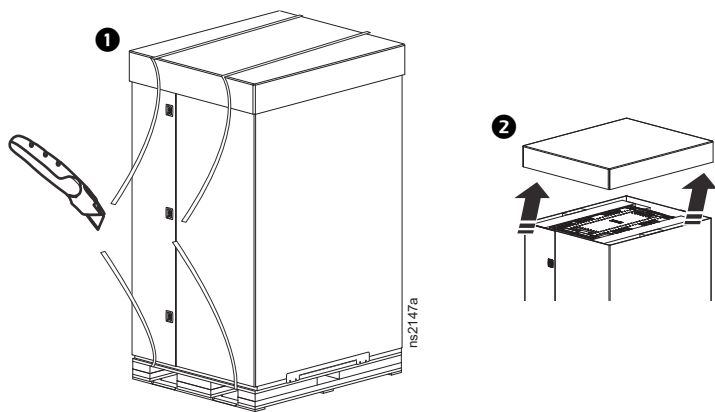

## NetShelter™ SX-Schrank

Entfernen und Wiederanbringen der Stoßschutzverpackung

AR3100SP, AR3105SP, AR3107SP, AR3150SP, AR3155SP, AR3157SP, AR3300SP, AR3305SP, AR3307SP, AR3350SP, AR3355SP, AR3357SP

Anleitung zum Auspacken:

## NetShelter SX-Schrank

	Tiefe A		Breite B		Höhe C			Gewicht
	1070 mm (42,1 in.)	1200 mm (47,2 in.)	600 mm (23,6 in.)	750 mm (29,5 in.)	1991 mm (78,4 in.)	2124 mm (83,6 in.)	2258 mm (88,9 in.)	
AR3100SP	●		●		●			125,09 kg (275,2 lb)
AR3105SP	●		●			●		137 kg (301,4 lb)
AR3107SP	●		●				●	138,23 kg (304,1 lb)
AR3150SP	●			●	●			155,96 kg (343,1 lb)
AR3155SP	●			●		●		155 kg (341 lb)
AR3157SP	●			●			●	169,09 kg (372 lb)
AR3300SP		●	●			●		134,09 kg (295 lb)
AR3305SP		●	●			●		141 kg (310,2 lb)
AR3307SP		●	●				●	149,55 kg (329 lb)
AR3350SP		●		●	●			161,36 kg (355 lb)
AR3355SP		●		●		●		169 kg (371,8 lb)
AR3357SP		●		●			●	185,45 kg (408 lb)