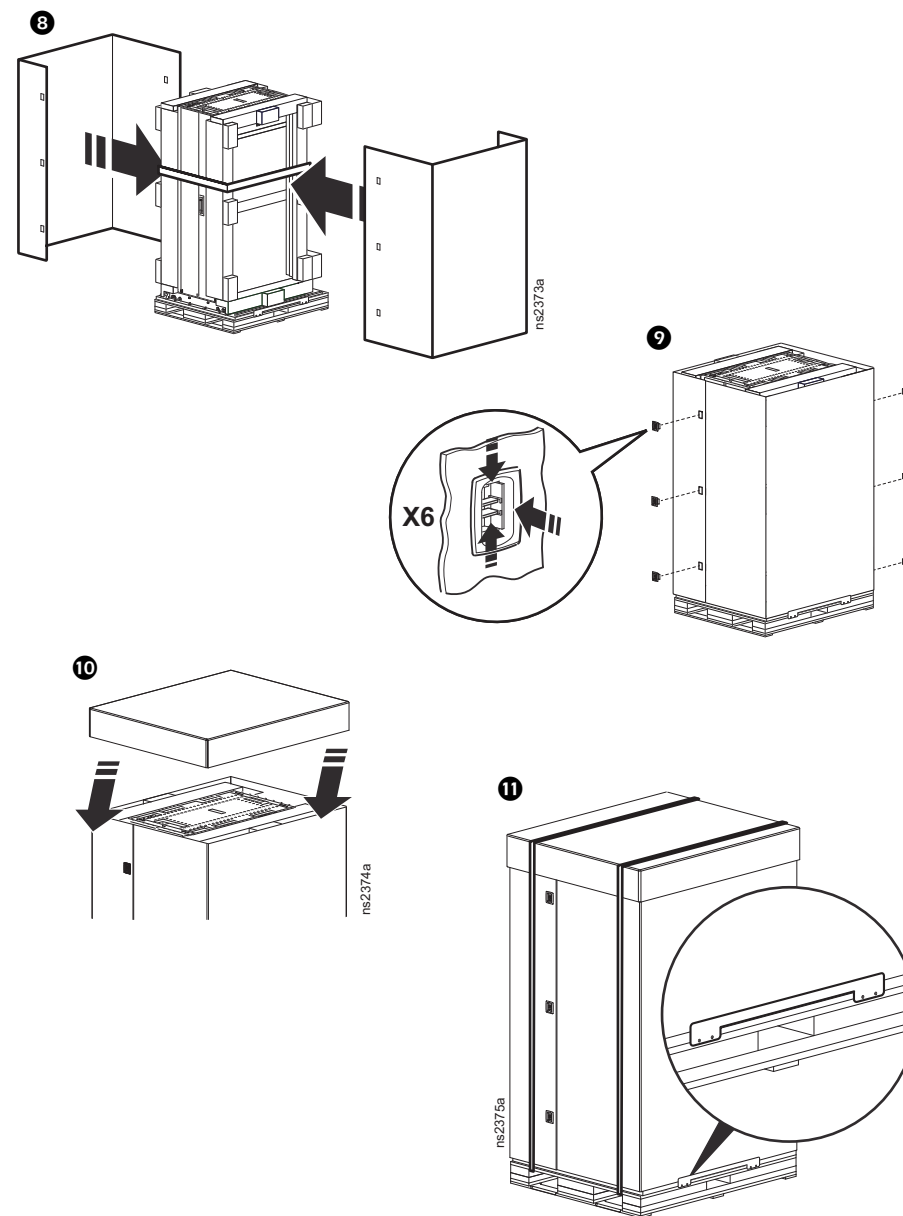

## NetShelter™ SX-Schrank

Entfernen und Wiederanbringen der Stoßschutzverpackung

AR3100SP, AR3105SP, AR3107SP, AR3150SP, AR3155SP, AR3157SP, AR3300SP, AR3305SP, AR3307SP, AR3350SP, AR3355SP, AR3357SP

Anleitung zum Auspacken:

## NetShelter SX-Schrank

	Tiefe A		Breite B		Höhe C			Gewicht
	1070 mm (42,1 in.)	1200 mm (47,2 in.)	600 mm (23,6 in.)	750 mm (29,5 in.)	1991 mm (78,4 in.)	2124 mm (83,6 in.)	2258 mm (88,9 in.)	
AR3100SP	●		●		●			125,09 kg (275,2 lb)
AR3105SP	●		●			●		137 kg (301,4 lb)
AR3107SP	●		●				●	138,23 kg (304,1 lb)
AR3150SP	●			●	●			155,96 kg (343,1 lb)
AR3155SP	●			●		●		155 kg (341 lb)
AR3157SP	●			●			●	169,09 kg (372 lb)
AR3300SP		●	●			●		134,09 kg (295 lb)
AR3305SP		●	●			●		141 kg (310,2 lb)
AR3307SP		●	●				●	149,55 kg (329 lb)
AR3350SP		●		●	●			161,36 kg (355 lb)
AR3355SP		●		●		●		169 kg (371,8 lb)
AR3357SP		●		●			●	185,45 kg (408 lb)