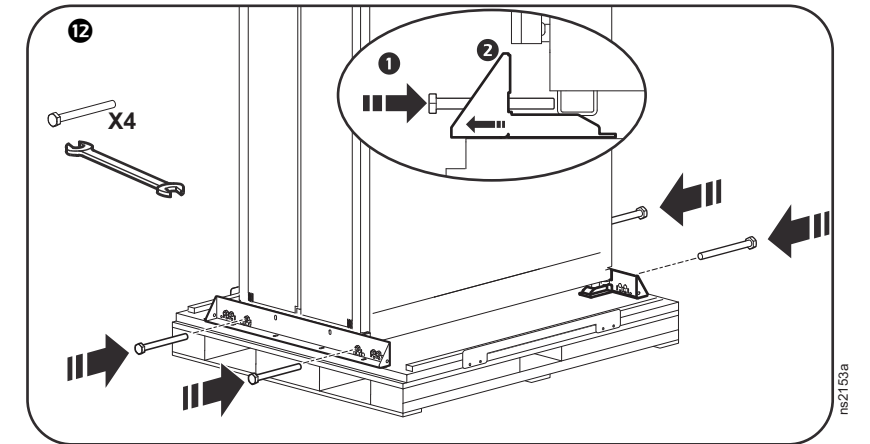

## NetShelter™ SX-Schrank

Entfernen und Wiederanbringen der Stoßschutzverpackung

AR3100SP, AR3105SP, AR3107SP, AR3150SP, AR3155SP, AR3157SP, AR3300SP, AR3305SP, AR3307SP, AR3350SP, AR3355SP, AR3357SP

Anleitung zum Auspacken:

## NetShelter SX-Schrank

	Tiefe A		Breite B		Höhe C			Gewicht
	1070 mm (42,1 in.)	1200 mm (47,2 in.)	600 mm (23,6 in.)	750 mm (29,5 in.)	1991 mm (78,4 in.)	2124 mm (83,6 in.)	2258 mm (88,9 in.)	
AR3100SP	●		●		●			125,09 kg (275,2 lb)
AR3105SP	●		●			●		137 kg (301,4 lb)
AR3107SP	●		●				●	138,23 kg (304,1 lb)
AR3150SP	●			●	●			155,96 kg (343,1 lb)
AR3155SP	●			●		●		155 kg (341 lb)
AR3157SP	●			●			●	169,09 kg (372 lb)
AR3300SP		●	●			●		134,09 kg (295 lb)
AR3305SP		●	●			●		141 kg (310,2 lb)
AR3307SP		●	●				●	149,55 kg (329 lb)
AR3350SP		●		●	●			161,36 kg (355 lb)
AR3355SP		●		●		●		169 kg (371,8 lb)
AR3357SP		●		●			●	185,45 kg (408 lb)