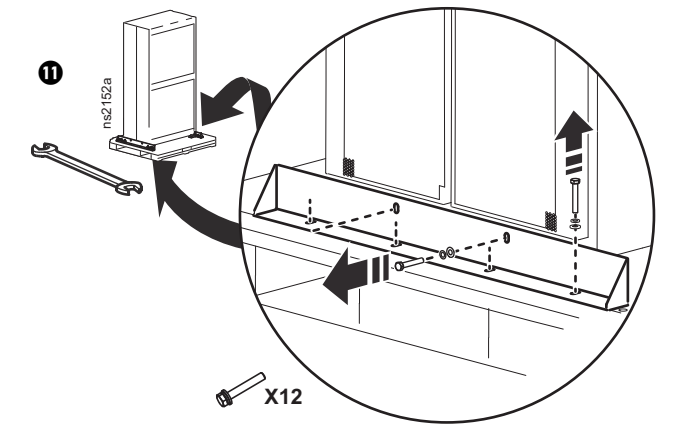

## NetShelter™ SX-Schrank

Entfernen und Wiederanbringen der Stoßschutzverpackung

AR3100SP, AR3105SP, AR3107SP, AR3150SP, AR3155SP, AR3157SP, AR3300SP, AR3305SP, AR3307SP, AR3350SP, AR3355SP, AR3357SP

Anleitung zum Auspacken:

## NetShelter SX-Schrank

	Tiefe A		Breite B		Höhe C			Gewicht
	1070 mm (42,1 in.)	1200 mm (47,2 in.)	600 mm (23,6 in.)	750 mm (29,5 in.)	1991 mm (78,4 in.)	2124 mm (83,6 in.)	2258 mm (88,9 in.)	
AR3100SP	●		●		●			125,09 kg (275,2 lb)
AR3105SP	●		●			●		137 kg (301,4 lb)
AR3107SP	●		●				●	138,23 kg (304,1 lb)
AR3150SP	●			●	●			155,96 kg (343,1 lb)
AR3155SP	●			●		●		155 kg (341 lb)
AR3157SP	●			●			●	169,09 kg (372 lb)
AR3300SP		●	●			●		134,09 kg (295 lb)
AR3305SP		●	●			●		141 kg (310,2 lb)
AR3307SP		●	●				●	149,55 kg (329 lb)
AR3350SP		●		●	●			161,36 kg (355 lb)
AR3355SP		●		●		●		169 kg (371,8 lb)
AR3357SP		●		●			●	185,45 kg (408 lb)