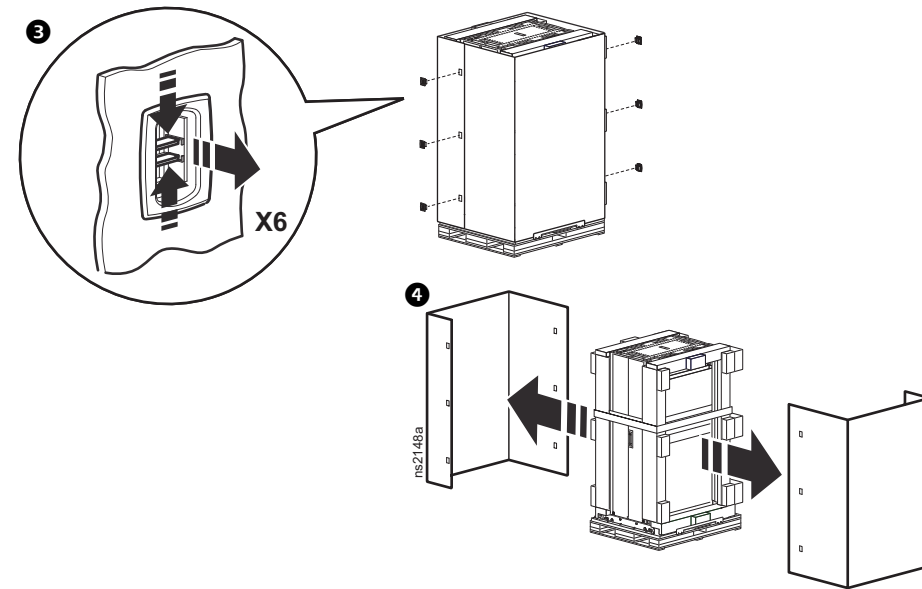

## NetShelter™ SX-Schrank

Entfernen und Wiederanbringen der Stoßschutzverpackung

AR3100SP, AR3105SP, AR3107SP, AR3150SP, AR3155SP, AR3157SP, AR3300SP, AR3305SP, AR3307SP, AR3350SP, AR3355SP, AR3357SP

Anleitung zum Auspacken:

## NetShelter SX-Schrank

	Tiefe A		Breite B		Höhe C			Gewicht
	1070 mm (42,1 in.)	1200 mm (47,2 in.)	600 mm (23,6 in.)	750 mm (29,5 in.)	1991 mm (78,4 in.)	2124 mm (83,6 in.)	2258 mm (88,9 in.)	
AR3100SP	●		●		●			125,09 kg (275,2 lb)
AR3105SP	●		●			●		137 kg (301,4 lb)
AR3107SP	●		●				●	138,23 kg (304,1 lb)
AR3150SP	●			●	●			155,96 kg (343,1 lb)
AR3155SP	●			●		●		155 kg (341 lb)
AR3157SP	●			●			●	169,09 kg (372 lb)
AR3300SP		●	●			●		134,09 kg (295 lb)
AR3305SP		●	●			●		141 kg (310,2 lb)
AR3307SP		●	●				●	149,55 kg (329 lb)
AR3350SP		●		●	●			161,36 kg (355 lb)
AR3355SP		●		●		●		169 kg (371,8 lb)
AR3357SP		●		●			●	185,45 kg (408 lb)