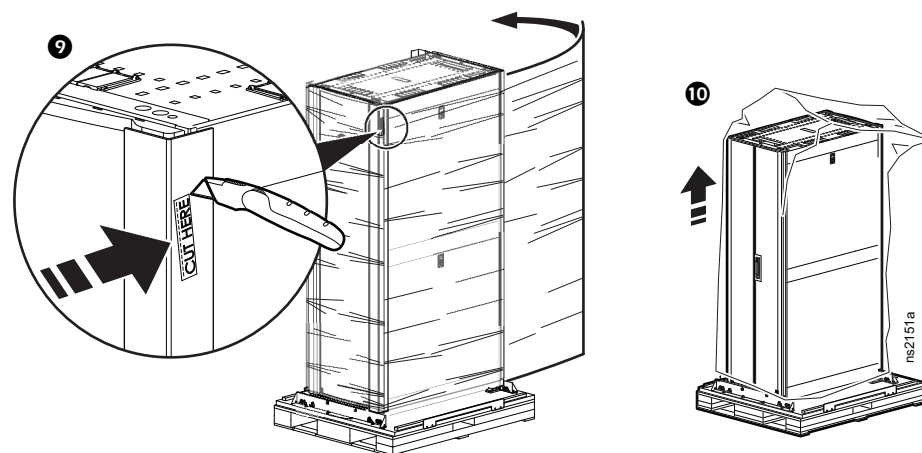

## NetShelter™ SX-Schrank

Entfernen und Wiederanbringen der Stoßschutzverpackung

AR3100SP, AR3105SP, AR3107SP, AR3150SP, AR3155SP, AR3157SP, AR3300SP, AR3305SP, AR3307SP, AR3350SP, AR3355SP, AR3357SP

Anleitung zum Auspacken:

## NetShelter SX-Schrank

	Tiefe A		Breite B		Höhe C			Gewicht
	1070 mm (42,1 in.)	1200 mm (47,2 in.)	600 mm (23,6 in.)	750 mm (29,5 in.)	1991 mm (78,4 in.)	2124 mm (83,6 in.)	2258 mm (88,9 in.)	
AR3100SP	●		●		●			125,09 kg (275,2 lb)
AR3105SP	●		●			●		137 kg (301,4 lb)
AR3107SP	●		●				●	138,23 kg (304,1 lb)
AR3150SP	●			●	●			155,96 kg (343,1 lb)
AR3155SP	●			●		●		155 kg (341 lb)
AR3157SP	●			●			●	169,09 kg (372 lb)
AR3300SP		●	●			●		134,09 kg (295 lb)
AR3305SP		●	●			●		141 kg (310,2 lb)
AR3307SP		●	●				●	149,55 kg (329 lb)
AR3350SP		●		●	●			161,36 kg (355 lb)
AR3355SP		●		●		●		169 kg (371,8 lb)
AR3357SP		●		●			●	185,45 kg (408 lb)