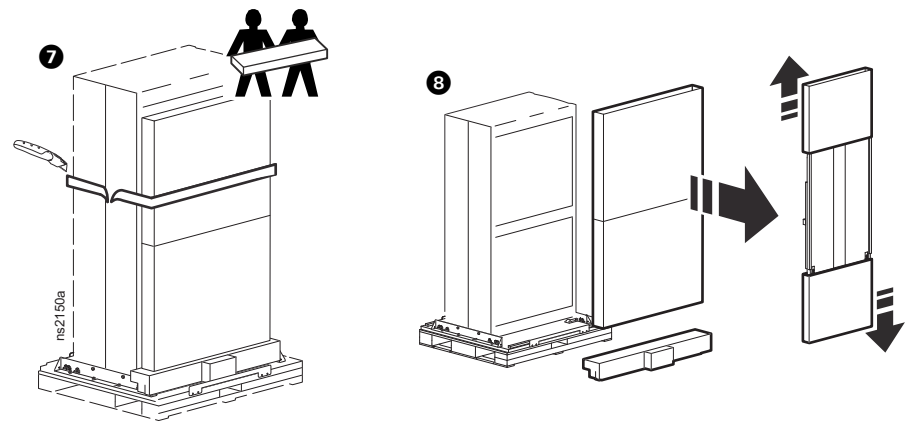

## NetShelter™ SX-Schrank

Entfernen und Wiederanbringen der Stoßschutzverpackung

AR3100SP, AR3105SP, AR3107SP, AR3150SP, AR3155SP, AR3157SP, AR3300SP, AR3305SP, AR3307SP, AR3350SP, AR3355SP, AR3357SP

Anleitung zum Auspacken:

## NetShelter SX-Schrank

	Tiefe A		Breite B		Höhe C			Gewicht
	1070 mm (42,1 in.)	1200 mm (47,2 in.)	600 mm (23,6 in.)	750 mm (29,5 in.)	1991 mm (78,4 in.)	2124 mm (83,6 in.)	2258 mm (88,9 in.)	
AR3100SP	●		●		●			125,09 kg (275,2 lb)
AR3105SP	●		●			●		137 kg (301,4 lb)
AR3107SP	●		●				●	138,23 kg (304,1 lb)
AR3150SP	●			●	●			155,96 kg (343,1 lb)
AR3155SP	●			●		●		155 kg (341 lb)
AR3157SP	●			●			●	169,09 kg (372 lb)
AR3300SP		●	●			●		134,09 kg (295 lb)
AR3305SP		●	●			●		141 kg (310,2 lb)
AR3307SP		●	●				●	149,55 kg (329 lb)
AR3350SP		●		●	●			161,36 kg (355 lb)
AR3355SP		●		●		●		169 kg (371,8 lb)
AR3357SP		●		●			●	185,45 kg (408 lb)