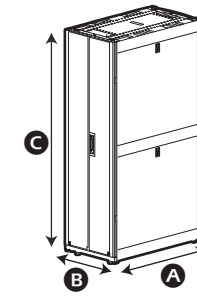

## NetShelter™ SX-Schrank

Entfernen und Wiederanbringen der Stoßschutzverpackung

AR3100SP, AR3105SP, AR3107SP, AR3150SP, AR3155SP, AR3157SP, AR3300SP, AR3305SP, AR3307SP, AR3350SP, AR3355SP, AR3357SP

Anleitung zum Auspacken:

## NetShelter SX-Schrank

	Tiefe A		Breite B		Höhe C			Gewicht
	1070 mm (42,1 in.)	1200 mm (47,2 in.)	600 mm (23,6 in.)	750 mm (29,5 in.)	1991 mm (78,4 in.)	2124 mm (83,6 in.)	2258 mm (88,9 in.)	
AR3100SP	●		●		●			125,09 kg (275,2 lb)
AR3105SP	●		●			●		137 kg (301,4 lb)
AR3107SP	●		●				●	138,23 kg (304,1 lb)
AR3150SP	●			●	●			155,96 kg (343,1 lb)
AR3155SP	●			●		●		155 kg (341 lb)
AR3157SP	●			●			●	169,09 kg (372 lb)
AR3300SP		●	●			●		134,09 kg (295 lb)
AR3305SP		●	●			●		141 kg (310,2 lb)
AR3307SP		●	●				●	149,55 kg (329 lb)
AR3350SP		●		●	●			161,36 kg (355 lb)
AR3355SP		●		●		●		169 kg (371,8 lb)
AR3357SP		●		●			●	185,45 kg (408 lb)