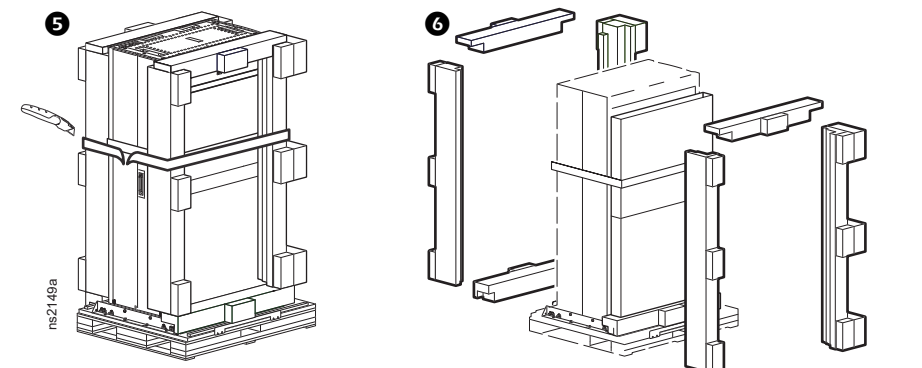

## NetShelter™ SX-Schrank

Entfernen und Wiederanbringen der Stoßschutzverpackung

AR3100SP, AR3105SP, AR3107SP, AR3150SP, AR3155SP, AR3157SP, AR3300SP, AR3305SP, AR3307SP, AR3350SP, AR3355SP, AR3357SP

Anleitung zum Auspacken:

## NetShelter SX-Schrank

	Tiefe A		Breite B		Höhe C			Gewicht
	1070 mm (42,1 in.)	1200 mm (47,2 in.)	600 mm (23,6 in.)	750 mm (29,5 in.)	1991 mm (78,4 in.)	2124 mm (83,6 in.)	2258 mm (88,9 in.)	
AR3100SP	●		●		●			125,09 kg (275,2 lb)
AR3105SP	●		●			●		137 kg (301,4 lb)
AR3107SP	●		●				●	138,23 kg (304,1 lb)
AR3150SP	●			●	●			155,96 kg (343,1 lb)
AR3155SP	●			●		●		155 kg (341 lb)
AR3157SP	●			●			●	169,09 kg (372 lb)
AR3300SP		●	●			●		134,09 kg (295 lb)
AR3305SP		●	●			●		141 kg (310,2 lb)
AR3307SP		●	●				●	149,55 kg (329 lb)
AR3350SP		●		●	●			161,36 kg (355 lb)
AR3355SP		●		●		●		169 kg (371,8 lb)
AR3357SP		●		●			●	185,45 kg (408 lb)