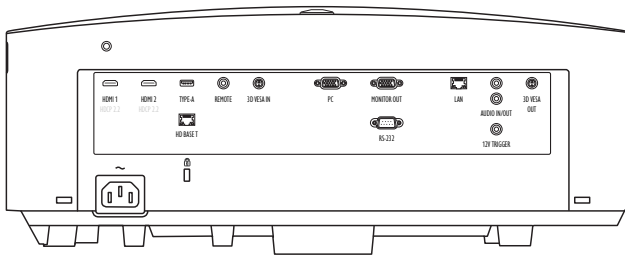

INPUT AND OUTPUT TERMINALS