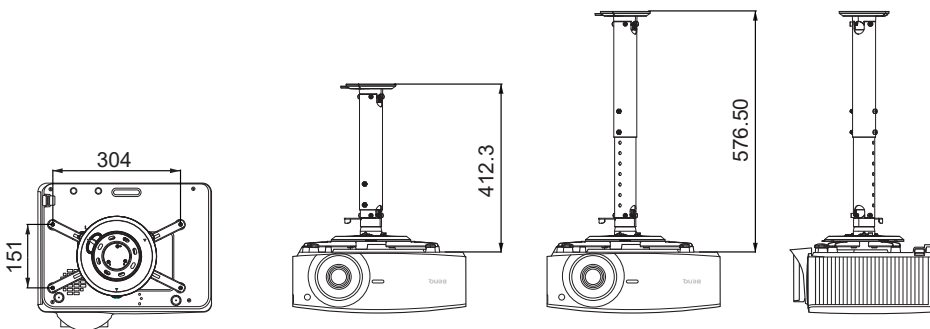

Power

Power Consumption(Max/Normal/Eco)	Max 495W/ Normal 440W/ Eco 315W
Standby Power Consumption	Normal < 0.5W, Network <2W
Power Supply	100 ~ 240V AC

Dimension and Weight

Product Dimensions (WxHxD)	416x166 x 351 mm
Product Weight	7.0 Kg

INPUT AND OUTPUT TERMINALS

DIMENSIONS

PROJECTION DIMENSIONS

DISTANCE CHART

SCREEN SIZE				PROJECTION DISTANCE (MM)		
Diagonal		H (mm)	W (mm)	Min Distance (max. zoom)	Average	Max Distance (min. zoom)
Inch	mm					
30	762	646	404	879	1144	1409
40	1016	862	538	1172	1525	1878
50	1270	1077	673	1465	1906	2348
60	1524	1292	808	1758	2287	2817
80	2032	1723	1077	2343	3050	3756
90	2286	1939	1212	2636	3431	4226
100	2540	2154	1346	2929	3812	4696
110	2794	2369	1481	3222	4194	5165
120	3048	2585	1615	3515	4575	5635
130	3302	2800	1750	3808	4956	6104
140	3556	3015	1885	4101	5337	6574
150	3810	3231	2019	4394	5719	7043
160	4064	3446	2154	4687	6100	7513
170	4318	3662	2289	4980	6481	7982
180	4572	3877	2423	5273	6862	8452
190	4826	4092	2558	5566	7244	8922
200	5080	4308	2692	5859	7625	9391
250	6350	5385	3365	7323	9531	11739
300	7620	6462	4039	8788	11437	14087

CEILING / WALL MOUNT CHART

BenQ ceiling mount CMG3 (5JJAM10.001)
 Ceiling mount screw: M4
 (Max. L = 25 mm; Min. L = 20 mm)

Unit: mm

business-display.benq.eu

BenQ

© 2021 BenQ Corp. Specifications may vary by region, please visit your local stores for details. Actual product's features and specifications are subject to change without notice. This material may include corporate names and trademarks of third parties which are the properties of the third parties respectively.