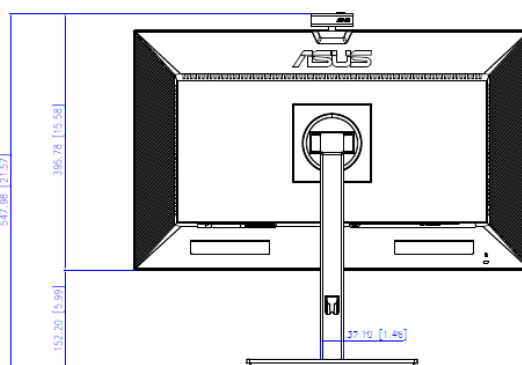

Swivel: +/-180°