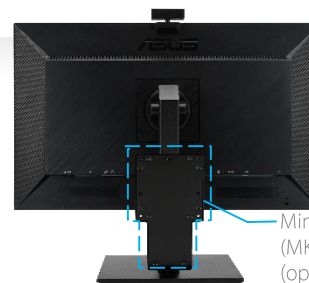

ASUS BE279QSK

Video Conferencing Monitor

Key Features

Optimized for the finest image and color quality with 178° wide-viewing-angle

Webcam with Mic Array

Built in adjustable 2MP 1080p webcam, mic array plus stereo speakers deliver better online communication

DisplayPort

Extensive connectivity with DisplayPort, HDMI, D-sub, Audio in, Earphone jack

4-way Ergonomic Stand

Ergonomically-designed stand with tilt, swivel (+180° ~ -180°), pivot, and height adjustments

Wall Mountable

Space saving from compatible VESA mount standard (100 x 100 mm) and bundled ASUS miniPC kit(optional)

Frameless Design

Frameless panel design for an ideal multi display setup

Flicker-free

ASUS Flicker-Free Technology clears out the distracting flicker, and brings viewing comfort.

*1.Measuring a screen brightness of 200 nits without audio/ USB/ Card reader connection

*.All specifications are subject to change without notice.

Outline Dimension

Tilt: -5°~35°

Webcam/Tilt: -10°~10°

Webcam/Swivel:
Clockwise 180°
Counterclockwise 135°