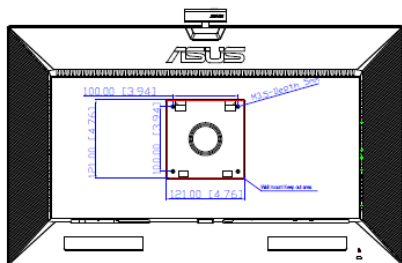

Swivel: +/-180°