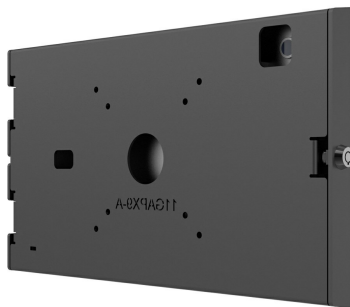

Apex Galaxy Tab A9+ 11" Secured Enclosure

SKU:	11GAPX9B
UPC:	810157340207
COO:	IL

Product Details

Dimension (inch)	13x10x2
Weight (lbs)	2.2
Material	Steel

Key Features

- Sleek metal frame
- Quick keyed access
- Compatible with VESA 100X100 and VESA 75X75
- Exposed front and back cameras and sensors

Product Description

The Apex Galaxy tablet enclosure blends a sleek metal frame with practical features tailored for business use, such as quick keyed access and charging cable access. Its design guarantees that the tablet's front and back cameras, as well as sensors, remain exposed for seamless functionality, thereby enhancing user interaction. With the option for direct wall mounting, the Apex offers versatility and security, making it an ideal solution for displaying tablets in any business setting.