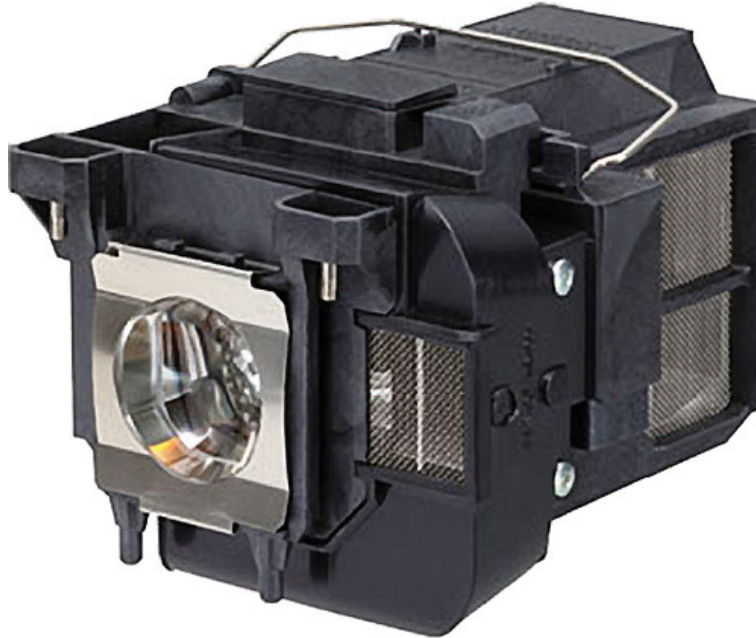

BTI Projector Lamp V13H010L76-BTI

Battery Technology, Inc. (BTI) is well known as a global supplier for replacement batteries and AC power adapters for notebook computers. BTI offers also other interesting upgrade and accessory products, such as complete replacement projector modules including projector bulb and housing. These are manufactured using only high quality components which allow an uncompromising performance.

Product	BTI Projector Lamp V13H010L76-BTI
Description	BTI UHE Projector Lamp incl. housing
Vendor Part Number	V13H010L77-BTI
EAN-Code	5056006151234
OEM-Numbers	ELPLP77, V13H010L77

Technical specifications