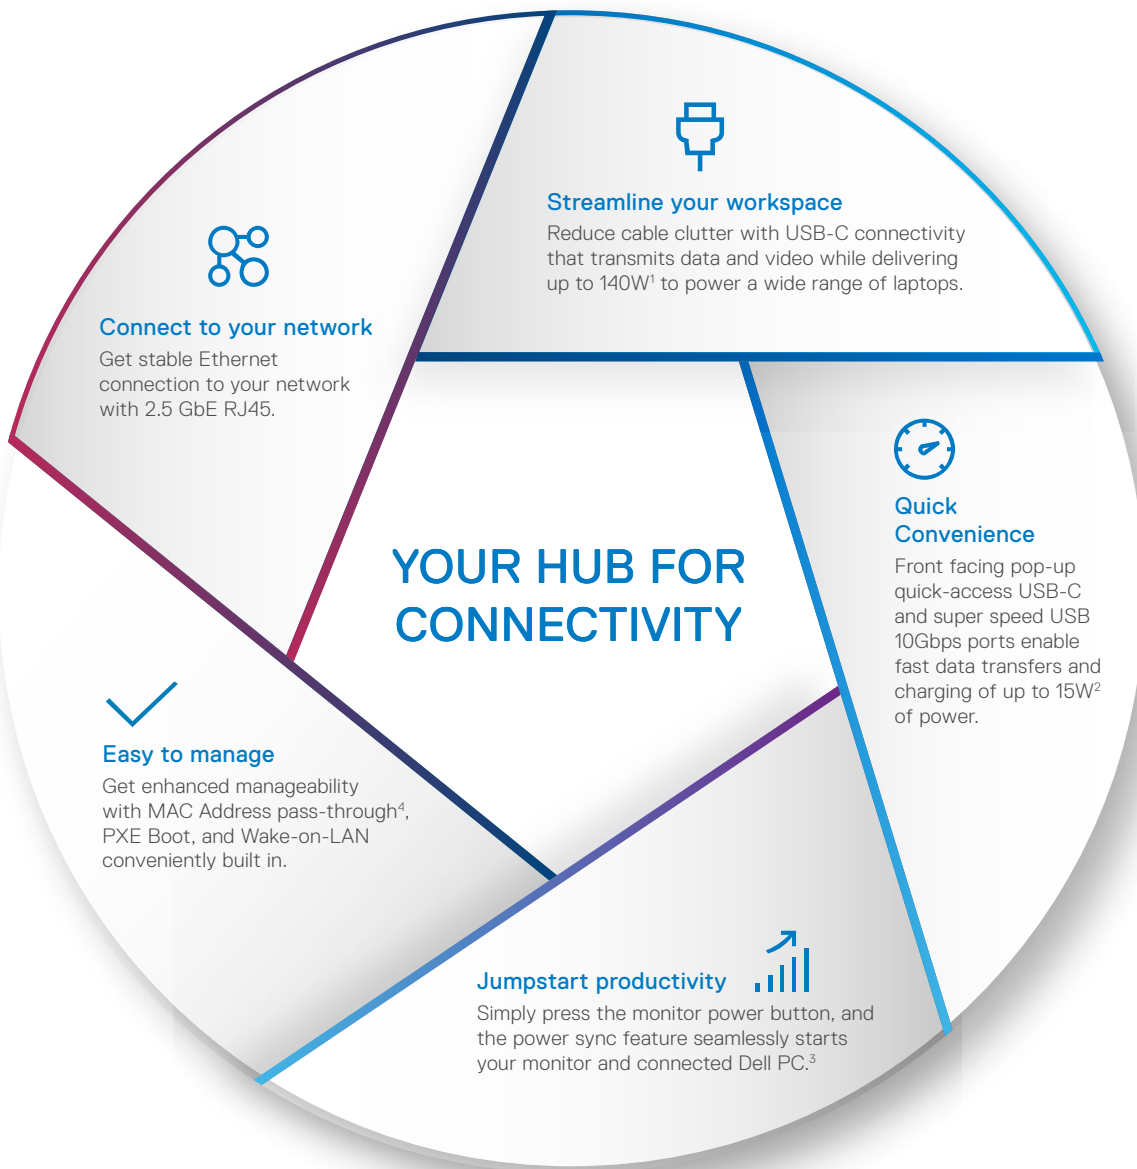

ULTRASHARP MONITOR

U3224KBA

Connectivity that drives productivity

USB-C Hub monitors offer extensive connectivity options including Thunderbolt™ 4 (up to 140W power delivery¹), 2.5 GbE RJ45 for wired Ethernet access, super speed USB for fast data transfers, and more.

1 Complies to USB-IF Extended Power Range (EPR) standard.

2 Via quick access USB-C port.

3 The power sync feature on this Dell USB-C Monitor enables start up and wake-on-demand on compatible Dell PCs. Please check your Dell PC to ensure support of this feature.

4 MAC Address pass-through functionality is tested to work with most Dell PC systems. Functionality on non-Dell systems may vary.