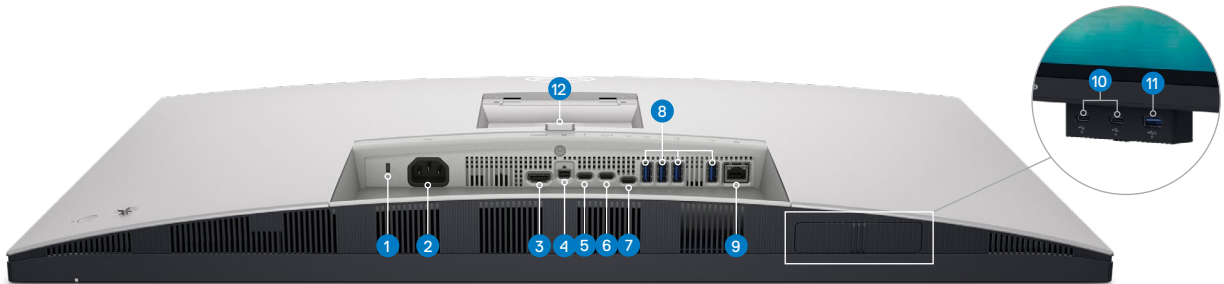

PORTS AND SLOTS

- 1 Security lock slot²
- 2 Power connector
- 3 HDMI 2.1
- 4 mini DisplayPort 2.1

- 5 Thunderbolt™ 4 downstream
- 6 USB-C upstream
- 7 Thunderbolt™ 4 (140W PD)³
- 8 USB-A

- 9 RJ45
- 10 USB-C (15W PD, super speed 10Gbps)
- 11 USB-A (BC 1.2 with power charging, super speed 10Gbps)
- 12 Stand lock

¹ Based on Dell analysis of battery life usage model calculations, Nov. 2020. Results vary depending on use, operating conditions and other factors.

² Based on Kensington Security Slot™

³ Complies to USB-IF Extended Power Range (EPR) standard.