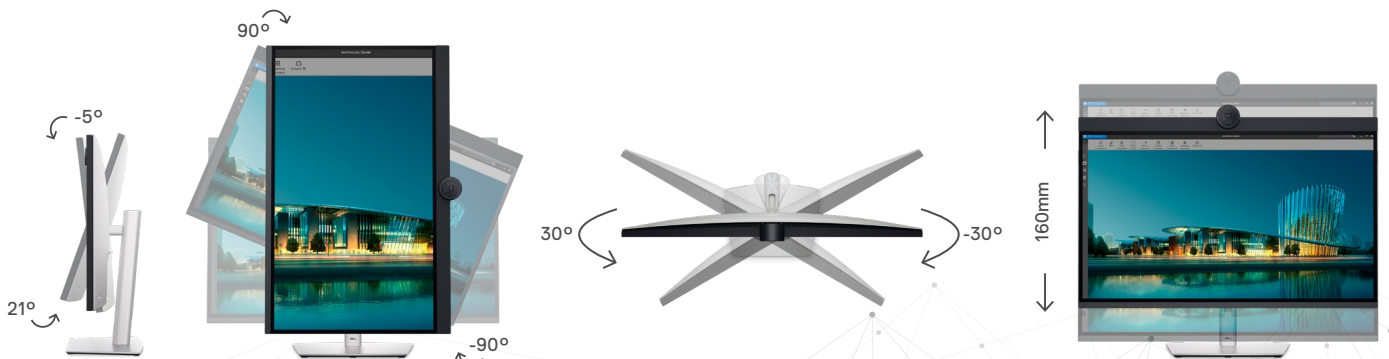

Designed for you

Crafted with a premium platinum silver finish, this stylish Dell UltraSharp 6K monitor fits both home and office environments.

Designed with purpose

The small base and elegant cable management system hides cords within the monitor riser.

Easy-to-use

Navigate the onscreen menu and adjust settings with a convenient joystick control.

Work comfortably

Experience made-for-you comfort by tilting, pivoting, swiveling and adjusting the height of your monitor (160mm max).

ULTRASHARP MONITOR

U3224KBA

Dell Display Manager

Modern Intuitive User Interface

New modern user interface for ease of use and personalization of features with Menu launcher

Productive at every level

Easy Arrange allows you to easily tile multiple applications across one or more screens with 48 pre-set window partitions and the ability to personalize up to five windows, giving you improved multitasking abilities. Easy Arrange Memory save the placement of your programs and applications in the layouts and restore them when you select the preferred layout.