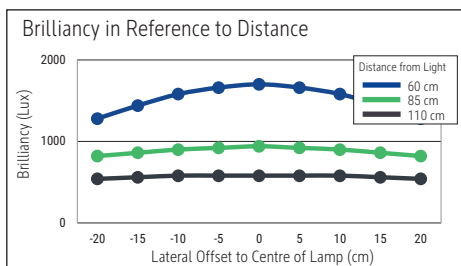

LED floor lamp MAULsenja colour vario sensor, dimmable

- **High-quality, powerful aluminium design lamp with modern light management**
- **Constant light control via movement and daylight sensors**
- **Colour temperature and intensity infinitely adjustable**
- **Large lamp head: For double workstations and illuminating the entire desk surface**
- **Separately controllable: Beam direction 80 % upwards (indirect room lighting) and 20 % downwards (direct light for work surface)**
- **Very economical: State of the art LED technology**
- **GS label for checked safety, technical safety concept Made by MAUL**
- Designed by MAUL: Developed and constructed in Germany
- Movement sensor: Dims the light automatically after 30 minutes without sensing movement, turns off after a further 30 minutes without sensing movement
- Daylight sensor: The light output of the lamp changes depending on the indoor illuminance level
- Head and column made from high-quality aluminium
- Long lamp head: Protrudes 80 cm over the desk
- Light source and operating device replaceable by an electrician
- Recyclable packaging
- Available from 08 / 2024

Illuminance of the : 940 lux illuminance at 85 cm distance, 580 lux illuminance at 110 cm distance
 Colour temperature per light source: 2.700 Kelvin (warm white) to 5.700 Kelvin (daylight white)
 Number of light sources: 2
 Energy efficiency class per light source: indirect: C (spectrum A to G) & direct: D (spectrum A to G)
 Weighted energy consumption per light source: 87 kWh/1000 h (69 kWh/1000 h & 18 kWh/1000 h)
 Service life L70B50 per light source: 50.000 h
 Useful luminous flux per light source: 15.150 Lumen (12.500 Lumen & 2.650 Lumen)
 Material: Head: Aluminium, metal - Column: Aluminium, metal
 Dimensions: Head: 79.2 x 24 x 3.1 cm
 Movement: Head: fixed