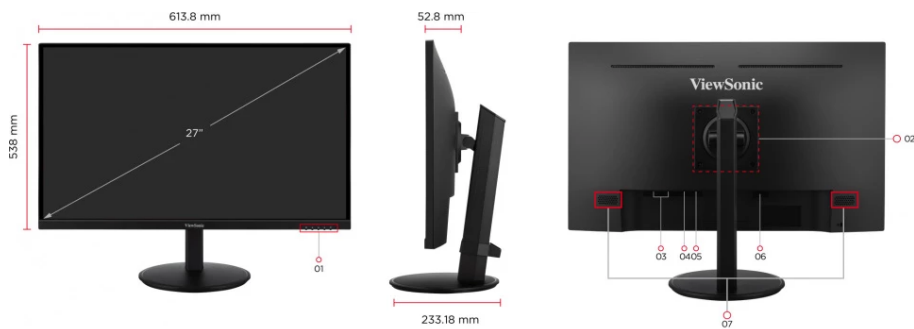

ViewSonic® LCD DISPLAY

VG2709-2K-MHD

Key Features

- SuperClear® IPS panel with QHD 2560 X 1440 resolution
- HDMI and Display Port inputs for simple connectivity
- Super narrow bezel with dual 2.5W speakers
- Ergonomic tilt, swivel, pivot and height adjustment capabilities
- 75Hz Refresh rate delivers fluid visuals

1. Menu Control Panel
2. VESA Compatible(Wall Mount 100 x 100mm)
3. HDMI*2
4. DisplayPort
5. Audio Out
6. AC In
7. Speaker

Visit Us

www.viewsonic.com

DISPLAY

Display Size (in.):	27
Viewable Area (in.):	27
Panel Type:	IPS Technology
Resolution:	2560 x 1440
Resolution Type:	QHD (Quad HD)
Static Contrast Ratio:	1,000:1 (typ)
Dynamic Contrast Ratio:	50M:1
Light Source:	LED
Brightness:	250 cd/m ² (typ)
Colors:	16.7M
Color Space Support:	8 bit true
Aspect Ratio:	16:9
Response Time (Typical GTG):	5ms
Response Time (GTG w/OD):	5ms
Viewing Angles:	178° horizontal, 178° vertical
Backlight Life (Hours):	30000 Hrs (Min)
Curvature:	Flat
Refresh Rate (Hz):	75
Variable Refresh Rate Technology:	Yes
Blue Light Filter:	Yes
Flicker-Free:	Yes
Color Gamut:	NTSC: 72% size (Typ) sRGB: 104% size (Typ)
Pixel Size:	0.233 mm (H) x 0.233 mm (V)
Surface Treatment:	Anti-Glare, Hard Coating (3H)

COMPATIBILITY

PC Resolution (max):	2560x1440
Mac® Resolution (max):	2560x1440
PC Operating System:	Windows 10/11 certified; macOS tested
Mac® Resolution (min):	2560x1440

CONNECTOR

3.5mm Audio Out:	1
HDMI 1.4:	2
DisplayPort:	1
Power in:	3-pin Socket (IEC C14 / CEE22)

VIDEO INPUT

Digital Sync:	TMDS - HDMI (v1.4), PCI-E - DisplayPort (v1.4)
---------------	--

ERGONOMICS

Height Adjust (mm):	130
Swivel:	360°
Tilt (Forward/Back):	-3.5° / 28°
Pivot (Right/Left):	90° / 90°

WEIGHT (IMPERIAL)