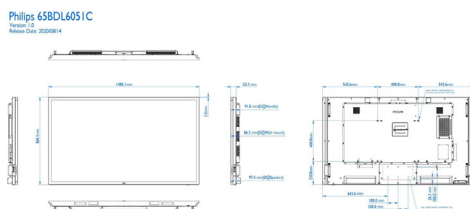

Operating conditions

- Temperature range (operation): 0 ~ 40 °C
- Temperature range (storage): -20 ~ 60 °C
- Relative humidity: 20 ~ 80%(operating),5 ~95%(storage) %
- Altitude: 0 ~ 3000 m
- MTBF: 50,000 hour(s)

Sound

- Built-in speakers: 2 x 20W RMS

Accessories

- Included Accessories: Philips logo (x1), Cleaning cloth (x1), DVI - I Cable (1.8m) (x1), HDMI Cable (3m) (x1), IR sensor cable (1.8 m) (x1), Power cable (x3), RS232 Daisy chain cable (x1), Touch Pen (x2), USB A to B cable (3m) (x1), USB Cover (x1), AAA batteries (x1), Quick start guide (x1), Remote control (x1), RS232 cable (3 m) (x1)

Multimedia Applications

- USB Playback Audio: AAC, M4A, MP3, WMA
- USB Playback Picture: BMP, JPEG, JPG, PNG
- USB Playback Video: ASF, AVI, DAT, FLV, MKV, MP4, MPEG, MPG, TS, VOB, WEBM, WMV

Miscellaneous

- On-Screen Display Languages: English, French, German, Spanish, Polish, Turkish, Russian, Italian, Simplified Chinese, Traditional Chinese, Arabic, Japanese, Danish, Dutch, Finnish, Norwegian, Portuguese, Swedish
- Regulatory approvals: CE, RoHS, VCCI, CB, CU, EMF, EPA, ETL, FCC, Class A
- Warranty: 3 year warranty

Internal Player

- CPU: MTK5680
- Storage: 32 GB eMMC
- Wifi: AP(WC0SR2511-88112BU), STA(WCT5GM2511MT7668AU)
- Micro SD Card: Support to 1TB
- RAM: DDR4 4GB

Multi-touch Interactivity

- Touch points: 10 simultaneous touch points

Issue date 2021-09-29

Version: 5.1.1

12 NC: 8670 001 70214
EAN: 87 12581 77086 0

© 2021 Koninklijke Philips N.V.
All Rights reserved.

Specifications are subject to change without notice.
Trademarks are the property of Koninklijke Philips N.V.
or their respective owners.

www.philips.com