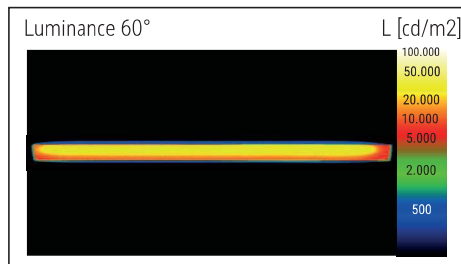

LED floor lamp MAULpirro, dimmable

- **Dimmable floor model at a favourable price**
- **Functional: Excellent illumination of a limited space**
- **Flex area for the precise adjustment of the light angle**
- **Useful: Can be used as a reading light on the couch or bed, point-by-point light source for handicraft, for crafts or for reading areas in the office**
- **Extremely economical: Latest LED technology**
- **Sturdy: Metal column**
- **Technical safety concept Made by MAUL**
- Muted: Understated design, harmoniously fits into any environment
- 4-level dimmer
- Convenient: Diffuser for reduction of shades
- Protection rating IP20
- Light source and operating device replaceable
- Recyclable packaging

Illuminance of the : 1.120 lux illuminance at 35 cm distance
 Colour temperature per light source: 3.000 Kelvin (warm white)
 Number of light sources: 1
 Energy efficiency class per light source: E (spectrum A to G)
 Weighted energy consumption per light source: 6 kWh/1000 h
 Service life L70B50 per light source: 50.000 h
 Useful luminous flux per light source: 726 lm
 Base: base
 Material: Head: Aluminium, metal - Column: metal - Arm: metal, Rubber - Foot: steel
 - Base: plastic encased, weight inlay
 Dimensions: Height: 126,3 cm - Head: 32 x 3.2 x 1.3 cm - Column: Ø 1.6 cm - Base: Ø 21 cm
 Movement: Head: inclinable, rotatable - Arm: inclinable, rotatable
 Position of the switch: Lamp head

- Guarantee: 2 years

Art. No.	Colour	EAN-Code	Tariff-No.	Cable length (approx.)	Protection class	Pack size / PU	Weight (incl. packaging)	PU
8234802	white	4002390077347	94052190	2.00 m	II wall power adapter EU plug	43 x 26,5 x 12,5 cm	3.2 kg	1 pc(s).
8234890	black	4002390077361	94052190	2.00 m	II wall power adapter EU plug	43 x 26,5 x 12,5 cm	3.2 kg	1 pc(s).