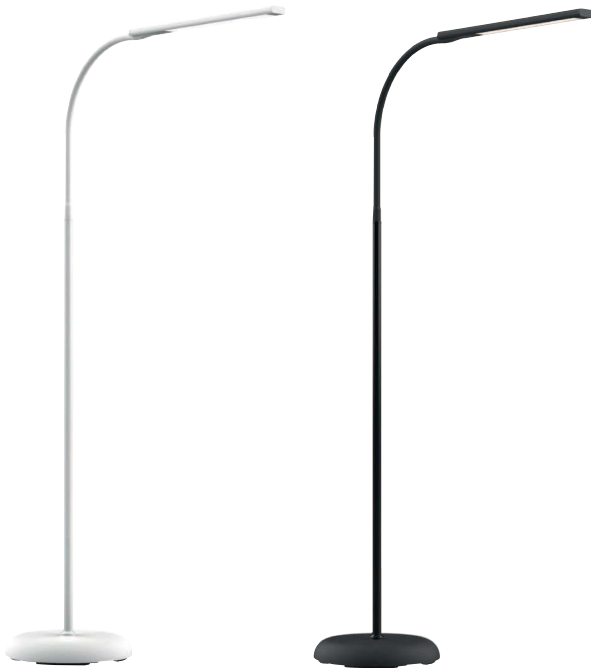

LED floor lamp MAULpirro, dimmable

- **Dimmable floor model at a favourable price**
- **Functional: Excellent illumination of a limited space**
- **Flex area for the precise adjustment of the light angle**
- **Useful: Can be used as a reading light on the couch or bed, point-by-point light source for handicraft, for crafts or for reading areas in the office**
- **Extremely economical: Latest LED technology**
- **Sturdy: Metal column**
- **Technical safety concept Made by MAUL**
- Muted: Understated design, harmoniously fits into any environment
- 4-level dimmer
- Convenient: Diffuser for reduction of shades
- Protection rating IP20
- Light source and operating device replaceable
- Recyclable packaging

Illuminance of the : 1.120 lux illuminance at 35 cm distance
 Colour temperature per light source: 3.000 Kelvin (warm white)
 Number of light sources: 1
 Energy efficiency class per light source: E (spectrum A to G)
 Weighted energy consumption per light source: 6 kWh/1000 h
 Service life L70B50 per light source: 50.000 h
 Useful luminous flux per light source: 726 lm
 Base: base
 Material: Head: Aluminium, metal - Column: metal - Arm: metal, Rubber - Foot: steel
 - Base: plastic encased, weight inlay
 Dimensions: Height: 126,3 cm - Head: 32 x 3.2 x 1.3 cm - Column: Ø 1.6 cm - Base: Ø 21 cm
 Movement: Head: inclinable, rotatable - Arm: inclinable, rotatable
 Position of the switch: Lamp head

- Guarantee: 2 years

Art. No.	Colour	EAN-Code	Tariff-No.	Cable length (approx.)	Protection class	Pack size / PU	Weight (incl. packaging)	PU
8234802	white	4002390077347	94052190	2.00 m	II wall power adapter EU plug	43 x 26,5 x 12,5 cm	3.2 kg	1 pc(s).
8234890	black	4002390077361	94052190	2.00 m	II wall power adapter EU plug	43 x 26,5 x 12,5 cm	3.2 kg	1 pc(s).