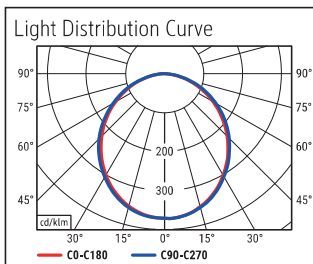

LED floor lamp MAULpirro, dimmable

- **Dimmable floor model at a favourable price**
- **Functional: Excellent illumination of a limited space**
- **Flex area for the precise adjustment of the light angle**
- **Useful: Can be used as a reading light on the couch or bed, point-by-point light source for handicraft, for crafts or for reading areas in the office**
- **Extremely economical: Latest LED technology**
- **Sturdy: Metal column**
- **Technical safety concept Made by MAUL**
- Muted: Understated design, harmoniously fits into any environment
- 4-level dimmer
- Convenient: Diffuser for reduction of shades
- Protection rating IP20
- Light source and operating device replaceable
- Recyclable packaging