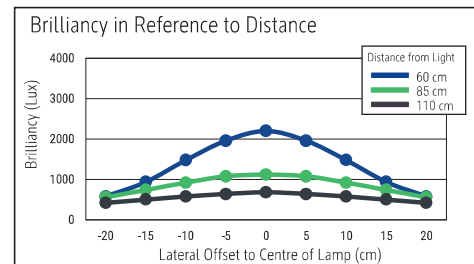

LED floor lamp MAULpirro, dimmable

- **Dimmable floor model at a favourable price**
- **Functional: Excellent illumination of a limited space**
- **Flex area for the precise adjustment of the light angle**
- **Useful: Can be used as a reading light on the couch or bed, point-by-point light source for handicraft, for crafts or for reading areas in the office**
- **Extremely economical: Latest LED technology**
- **Sturdy: Metal column**
- **Technical safety concept Made by MAUL**
- Muted: Understated design, harmoniously fits into any environment
- 4-level dimmer
- Convenient: Diffuser for reduction of shades
- Protection rating IP20
- Light source and operating device replaceable
- Recyclable packaging

Illuminance of the : 1.120 lux illuminance at 35 cm distance
 Colour temperature per light source: 3.000 Kelvin (warm white)
 Number of light sources: 1
 Energy efficiency class per light source: E (spectrum A to G)
 Weighted energy consumption per light source: 6 kWh/1000 h
 Service life L70B50 per light source: 50.000 h
 Useful luminous flux per light source: 726 lm
 Base: base
 Material: Head: Aluminium, metal - Column: metal - Arm: metal, Rubber - Foot: steel
 - Base: plastic encased, weight inlay
 Dimensions: Height: 126,3 cm - Head: 32 x 3.2 x 1.3 cm - Column: Ø 1.6 cm - Base: Ø 21 cm
 Movement: Head: inclinable, rotatable - Arm: inclinable, rotatable
 Position of the switch: Lamp head

- Guarantee: 2 years

Art. No.	Colour	EAN-Code	Tariff-No.	Cable length (approx.)	Protection class	Pack size / PU	Weight (incl. packaging)	PU
8234802	white	4002390077347	94052190	2.00 m	II wall power adapter EU plug	43 x 26,5 x 12,5 cm	3.2 kg	1 pc(s).
8234890	black	4002390077361	94052190	2.00 m	II wall power adapter EU plug	43 x 26,5 x 12,5 cm	3.2 kg	1 pc(s).