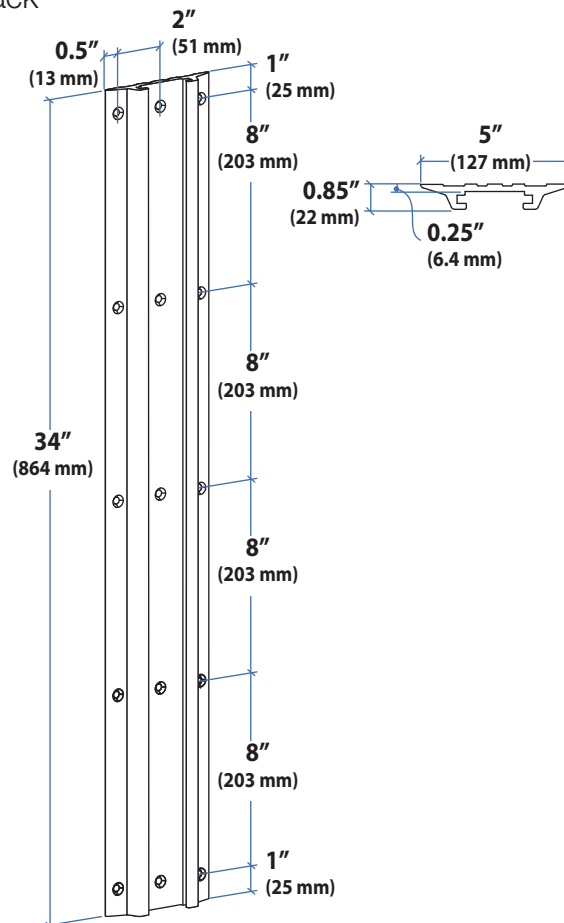

# Ergotron® StyleView

Dimensional & Range of Motion Illustrations

## StyleView® Sit Stand Combo System

Small CPU Holder

Medium CPU Holder

Wall Track

© 2012 Ergotron, Inc. rev. 05/15/2012 DIM-ComboSystem Content is subject to change without notification

**Americas Sales and Corporate Headquarters**