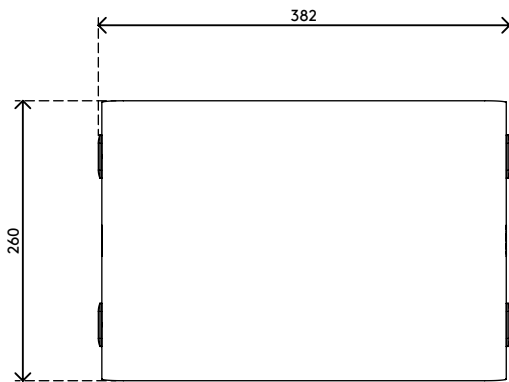

- Suitable for monitors up to 20 kg (44,1 lb)
- Made of sturdy steel with a durable matt powder coating
- Works great with the Addit Bento® ergonomic toolbox
- Fixed height
- Dimensions (w x d x h): 382 x 260 x 110 mm (15,0 x 10,2 x 4,3")

# 45.113

 404 x 284 x 112 mm

 1 pcs

 black

 3,3 kg

 805410451134