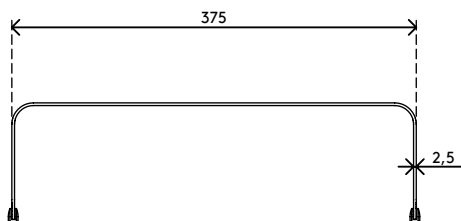

## Addit Bento® monitor riser 113

The beauty of a design that is simple yet effective: this Addit Bento® monitor riser helps to improve your body posture by raising your monitor to eye-level. Its rubber feet ensure your monitor is perfectly stable and your desk remains scratch-free. Designed by Robert Bronwasser.

- Suitable for monitors up to 20 kg (44,1 lb)
- Made of sturdy steel with a durable matt powder coating
- Works great with the Addit Bento® ergonomic toolbox
- Fixed height
- Dimensions (w x d x h): 382 x 260 x 110 mm (15,0 x 10,2 x 4,3")

# 45.113

 404 x 284 x 112 mm

 1 pcs

 black

 3,3 kg

 805410451134