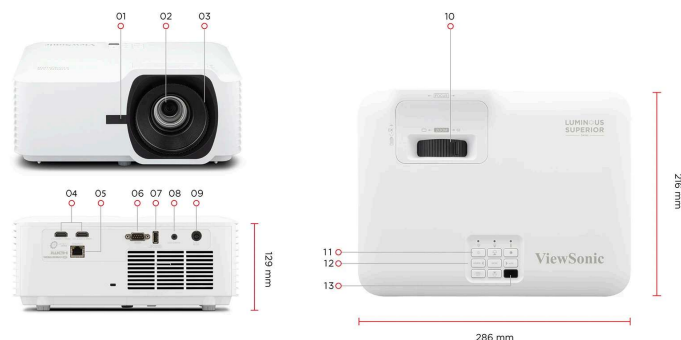

1. Front IR
2. Lens
3. Focus Ring
4. HDMI 2.0 / HDCP 2.2 x2
5. RJ45
6. RS232
7. USB-A (5V/1.5A, Service)

8. Audio Out
9. DC In
10. Zoom Ring
11. Power Button
12. Keypad
13. Top IR

SPECIFICATION

Projection System:	0.65" 1080P
Native Resolution:	1920x1080
Brightness:	4000 (ANSI Lumens)
Brightness (Center Lumens):	4400
Contrast Ratio:	3000000:1
Display Color:	1.07 Billion Colors
Light Source Type:	Laser Phosphor
Light Source Life (hours) with Normal Mode:	20000
Light Source Life (hours) with SuperEco Mode:	30000 (Eco)
Lens:	F=2.43-2.78, f=16.90-21.61mm
Projection Offset:	132%+/-10%
Throw Ratio:	1.13-1.47
Optical Zoom:	1.3X
Digital Zoom:	0.8x-2.0x
Image Size:	30"-300"
Throw Distance:	0.75-9.76m (100"@2.50m)
Keystone:	H: +/-30° , V: +/-30°
Audible Noise (Normal):	32dB
Audible Noise (Eco):	27dB
Input Lag:	16.7ms
Resolution Support:	VGA(640 x 480) to 4K UHD(3840 x 2160)
HDTV Compatibility:	480i, 480p, 576i, 576p, 720p, 1080i, 1080p, 2160p
Horizontal Frequency:	15K-135KHz
Vertical Scan Rate:	24-120Hz

OTHERS

Power Supply Voltage:	Power adaptor: Input: 100~240V Output: 19.5VDC / 9.23A
Power Consumption:	Normal: 143W Standby: <0.5W
Operating Temperature:	0~40°C
Carton:	Brown
Net Weight:	3kg (6.61 lbs)
Gross Weight:	4.5kg (9.92 lbs)
Dimensions (WxDxH) with Adjustment Foot:	286x216x129mm (11.3x8.5x5.1 in)
Packing Dimensions:	400x280x155mm (15.7x11x6.1 in)
OSD Language:	English, French, Spanish, Thai, Korean, German, Italian, Russian, Swedish, Dutch, Polish, Czech, T-Chinese, S-Chinese, Japanese, Turkish, Portuguese, Finnish, Indonesian, Arabic, Vietnamese, Hungarian, Norsk, total 23 languages
User Guide Language:	English, S-Chinese, T-Chinese, Indonesian, Finish, French, German, Italian, Japanese, Korean, Polish, Portuguese, Russian, Spanish, Swedish, Turkish, Arabic, Czech, Thai, Vietnamese, total 20 languages