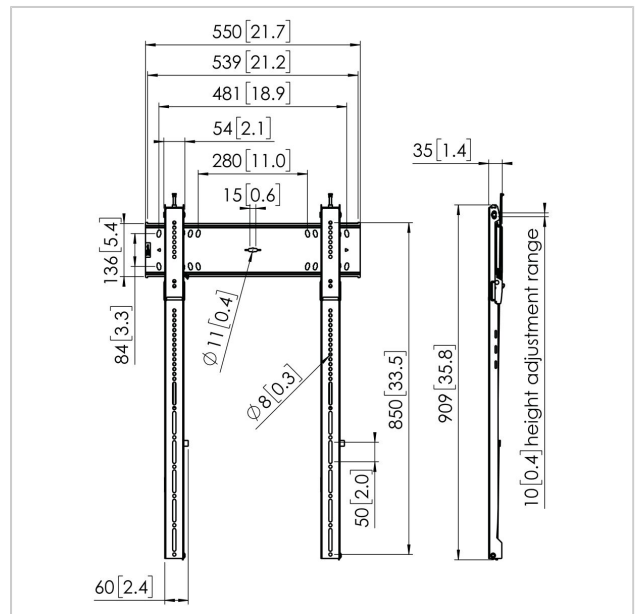

# PFW 6815 Display wall mount portrait fixed

Article number (SKU) 7368150  
 Colour Black

## Key Benefits

- Easy levelling and installation
- For the heaviest displays
- Self-centering display bolts
- Integrated lock
- Locked service position

The PFW 6815 is a sturdy and at the same time elegant fixed wall mount for portrait mounting. It features an aesthetically integrated lock whilst maintaining a depth of only 35 mm. The mount can hold displays from 43 to 100 inch, weighing up to 100 kg

### Specifications

Product type number	PFW 6815	Service position	Yes
Article number (SKU)	7368150	Universal or fixed hole pattern	Universal
Colour	Black		
EAN single box	8712285334207		
TÜV certified	Yes		
Guarantee	5 years		
Max. weight load (kg)	100		
Min. hole pattern	75mm x 75mm		
Max. hole pattern	400mm x 800mm		
Max. bolt size	M8		
Max. height of interface (mm)	906		
Max. width of interface (mm)	550		
Fischer inside	Yes		
Levelling function	Post-installation horizontal levelling		
Lock options	Lock included / integrated		
Max. distance to the wall (mm)	35		
Max. horizontal hole pattern (mm)	400		
Max. screen size (inch)	100		
Max. vertical hole pattern (mm)	800		
Min. horizontal hole pattern (mm)	75		
Min. screen size (inch)	46		
Min. vertical hole pattern (mm)	75		
Orientation	Portrait		