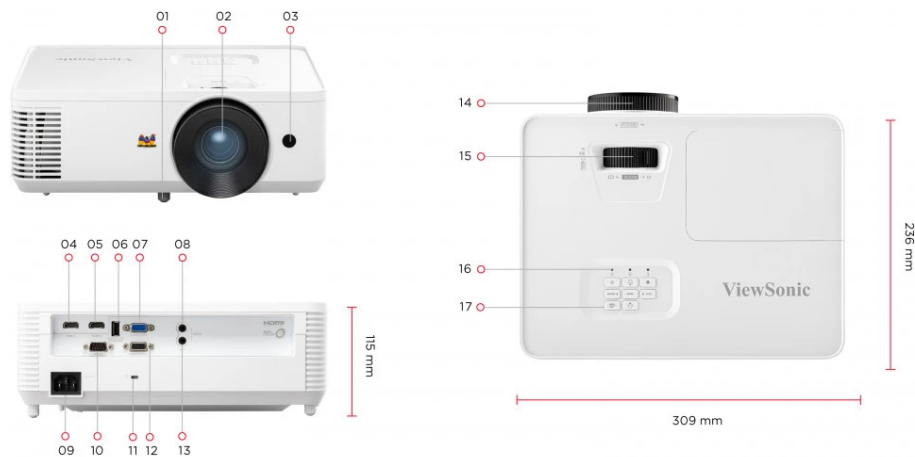

Product Description

The PA700X is ViewSonic's high brightness XGA business/education projector. With 4,500 ANSI Lumens of high brightness, the projector offers clear images of up-to-300" large screen in meeting rooms, classrooms, or any other bright environment. The dual HDMI ports allow you to flexibly connect to multiple devices, easily switching between content sources. The USB Type-A port can supply power to HDMI wireless dongles, making wireless content streaming more convenient. The projector also allows software updates via USB cable connection with simply your laptops, skipping trips to service centers.