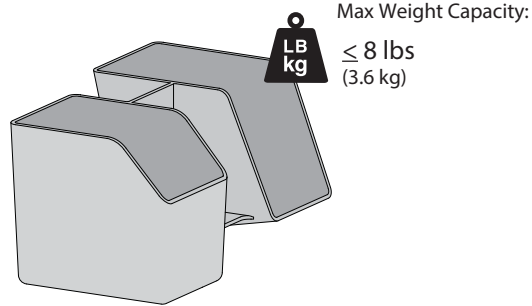

Accessory Bin

© 2015 Ergotron, Inc. rev. rev. 09/27/2017 DIM-Learn2FitBasket **Content is subject to change without notification**

Americas Sales and Corporate Headquarters

St. Paul, MN USA
 (800) 888-8458
 +1-651-681-7600
 www.ergotron.com
 sales@ergotron.com