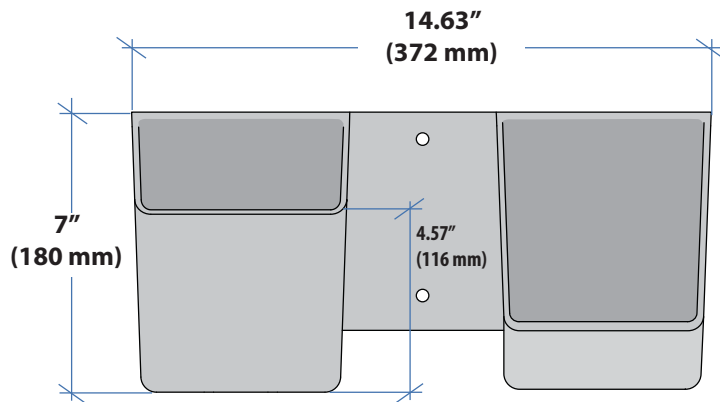

Accessory Bin

© 2015 Ergotron, Inc. rev. rev. 09/27/2017 DIM-Learn2FitBasket **Content is subject to change without notification**

Americas Sales and Corporate Headquarters

St. Paul, MN USA
 (800) 888-8458
 +1-651-681-7600
 www.ergotron.com
 sales@ergotron.com