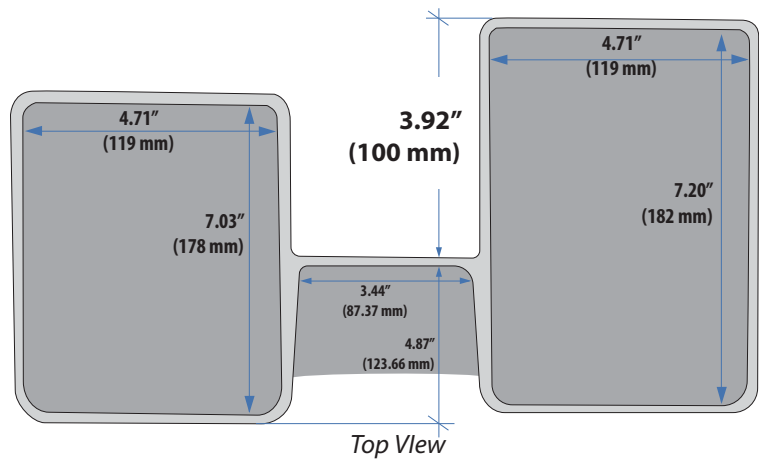

Accessory Bin

© 2015 Ergotron, Inc. rev. rev. 09/27/2017 DIM-Learn2FitBasket **Content is subject to change without notification**

Americas Sales and Corporate Headquarters

St. Paul, MN USA
 (800) 888-8458
 +1-651-681-7600
 www.ergotron.com
 sales@ergotron.com