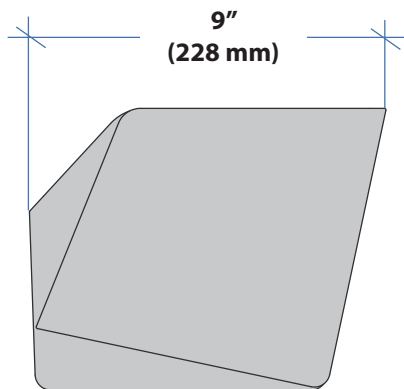

Accessory Bin

© 2015 Ergotron, Inc. rev. rev. 09/27/2017 DIM-Learn2FitBasket **Content is subject to change without notification**

Americas Sales and Corporate Headquarters

St. Paul, MN USA
 (800) 888-8458
 +1-651-681-7600
 www.ergotron.com
 sales@ergotron.com