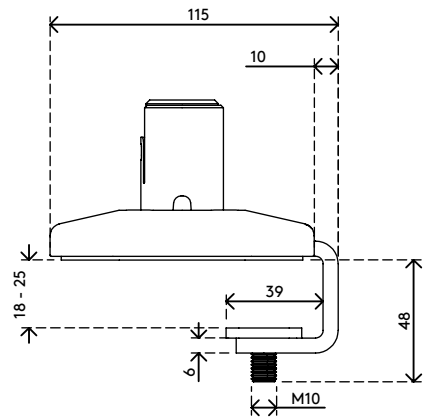

65.930

Viewprime desk clamp S - mount 930

This desk clamp is ideally for desks with cable management trays or channels underneath, sliding desktops and system furniture . This mounting option requires minimal space underneath the desk to mount the single Viewprime plus monitor arm (65.110).

- Suitable for a desktop thickness of 18 up to 25 mm (0,7" -1,0")
- Occupies max. 25 mm of space below the desk top
- Mounting option for single Viewprime plus monitor arm 65.110

viewprime ^x

Viewprime desk clamp S - mount 930

2021/03/21

65.930

 185 x 110 x 110 mm

 1 pcs

 white

 1,662 kg

 805410659301