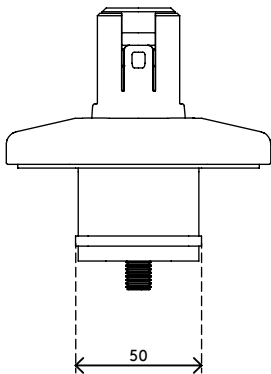

65.930

Viewprime desk clamp S - mount 930

This desk clamp is ideally for desks with cable management trays or channels underneath, sliding desktops and system furniture . This mounting option requires minimal space underneath the desk to mount the single Viewprime plus monitor arm (65.110).

- Suitable for a desktop thickness of 18 up to 25 mm (0,7" -1,0")
- Occupies max. 25 mm of space below the desk top
- Mounting option for single Viewprime plus monitor arm 65.110

viewprime ^x

Viewprime desk clamp S - mount 930

2021/03/21

65.930

 185 x 110 x 110 mm

 1 pcs

 white

 1,662 kg

 805410659301