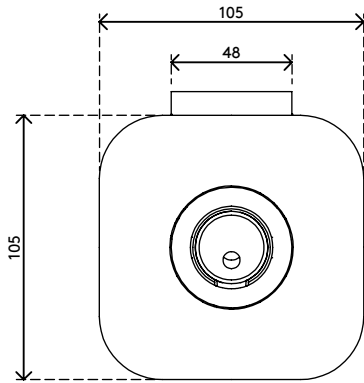

65.930

Viewprime desk clamp S - mount 930

This desk clamp is ideally for desks with cable management trays or channels underneath, sliding desktops and system furniture . This mounting option requires minimal space underneath the desk to mount the single Viewprime plus monitor arm (65.110).

- Suitable for a desktop thickness of 18 up to 25 mm (0,7" -1,0")
- Occupies max. 25 mm of space below the desk top
- Mounting option for single Viewprime plus monitor arm 65.110

viewprime ^x

Viewprime desk clamp S - mount 930

2021/03/21

65.930

 185 x 110 x 110 mm

 1 pcs

 white

 1,662 kg

 805410659301