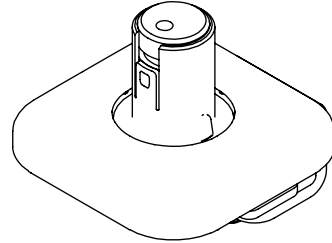

65.930

Viewprime desk clamp S - mount 930

This desk clamp is ideally for desks with cable management trays or channels underneath, sliding desktops and system furniture . This mounting option requires minimal space underneath the desk to mount the single Viewprime plus monitor arm (65.110).

- Suitable for a desktop thickness of 18 up to 25 mm (0,7" -1,0")
- Occupies max. 25 mm of space below the desk top
- Mounting option for single Viewprime plus monitor arm 65.110

viewprime ^x

Viewprime desk clamp S - mount 930

2021/03/21

65.930

 185 x 110 x 110 mm

 1 pcs

 white

 1,662 kg

 805410659301