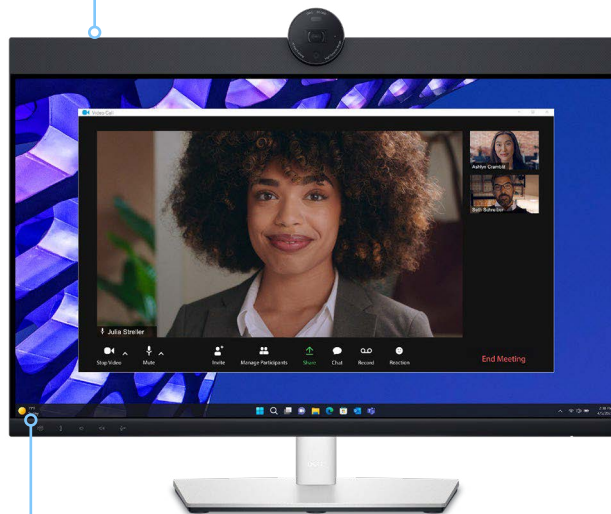

## Effortless collaboration

Look your best, always, with an intelligent webcam that includes a 2K QHD Sony STARVIS™ sensor. Experience automatic focus, light adjustments, enhanced visual clarity. Communicate clearly with integrated dual array echo cancellation mics and two 5W speakers.

## Easier connections

Secure interactions with automatic camera disable and get to work fast with Dell ExpressSign-in that senses when you are close and signs you in via Windows Hello. Launch Team meetings effortlessly on this Certified for Microsoft Teams monitor.

## Peak productivity

Streamline your workspace with a USB-C Hub monitor that connects you to the Ethernet and a host of other devices.

<sup>1</sup> Based on internal analysis, June 2023.

**Communicate clearly** with optimally positioned built-in echo cancellation mics and two 5W speakers.

**Connect like you're there**

Look great always with an intelligent webcam that includes a 2K QHD Sony STARVIS™ sensor and multi-element lens to deliver crystal clear images.

**Adjust to your comfort**

Tilt, swivel, pivot and height adjustable (150mm max).