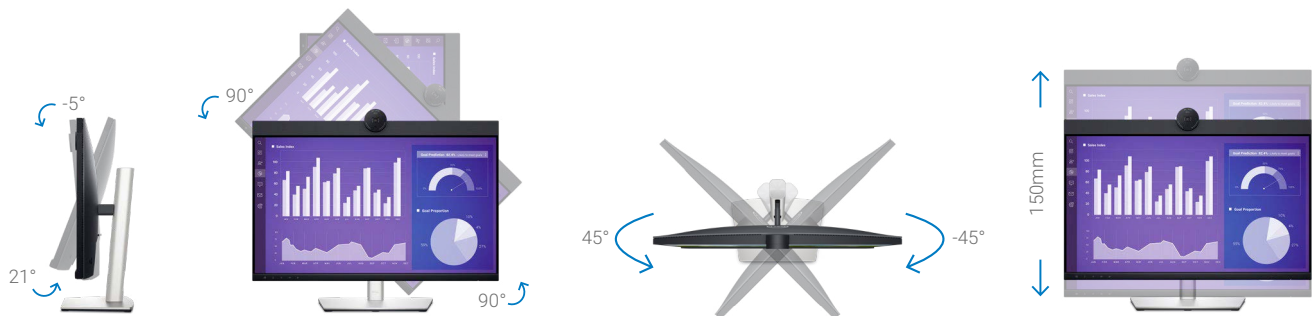

Work comfortably

Experience made-for-you comfort by tilting, swiveling, pivoting and adjusting the height of your monitor (150mm max).