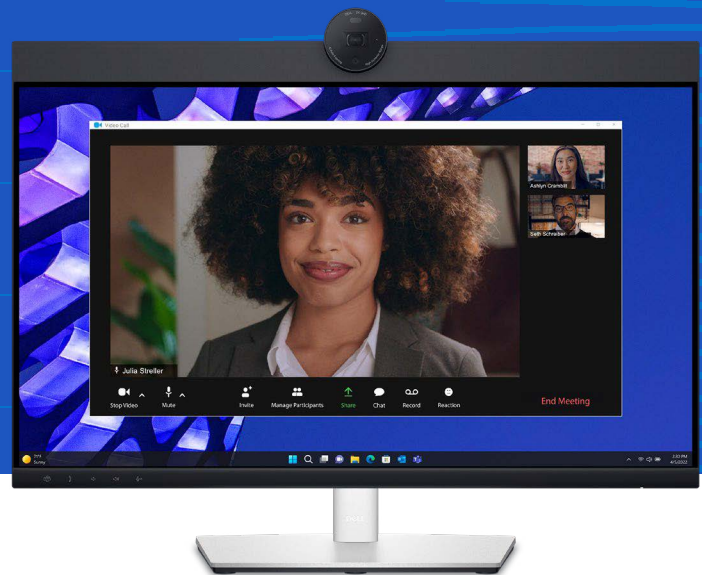

# Connect like you're there

Dell 24 Video Conferencing Monitor  
P2424HEB

The world's # 1 monitor company\*

 Certified for  
Microsoft Teams

 Certified

\* Dell monitors are #1 Worldwide for 9 years! Source: IDC Worldwide Quarterly PC Monitor Tracker, Q2 2023. From 2014 to 2023.

# Connect like you're there

**World's first 23.8-inch FHD video conferencing monitor certified for both Microsoft Teams and Zoom.<sup>1</sup>**

## Effortless collaboration

Look your best, always, with an intelligent webcam that includes a 2K QHD Sony STARVIS™ sensor. Experience automatic focus, light adjustments, enhanced visual clarity. Communicate clearly with integrated dual array echo cancellation mics and two 5W speakers.

**Connect like you're there**

Look great always with an intelligent webcam that includes a 2K QHD Sony STARVIS™ sensor and multi-element lens to deliver crystal clear images.

**Adjust to your comfort**

Tilt, swivel, pivot and height adjustable (150mm max).