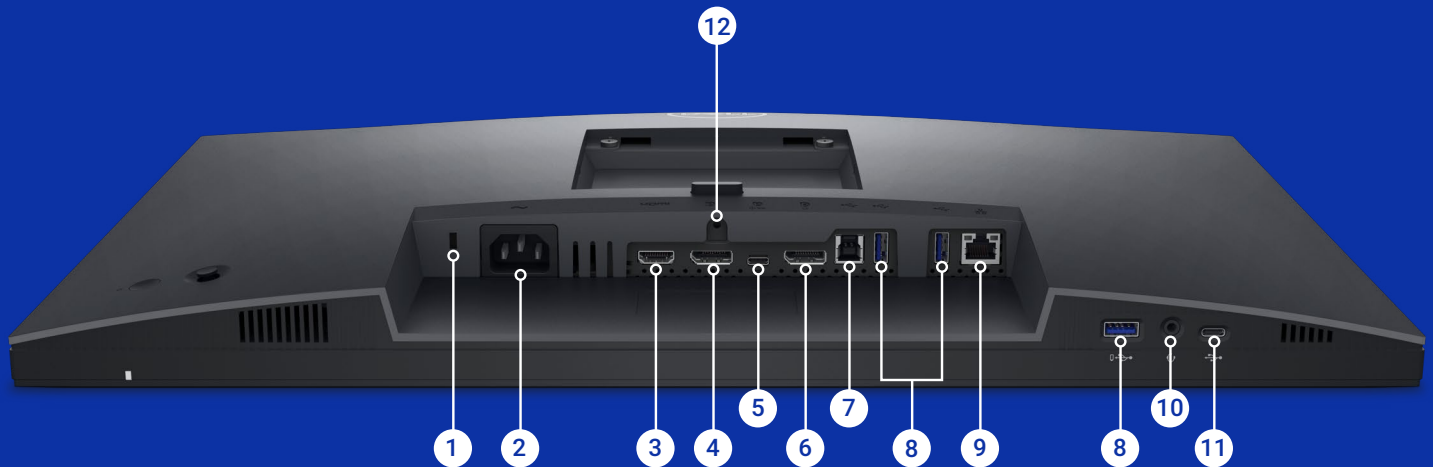

Ports & Slots

1	Security lock slot¹	8	USB 3.2 Gen1 Type-A downstream
2	Power connector	9	RJ45
3	HDMI	10	3.5mm headphone jack
4	DisplayPort 1.2	11	USB 3.2 Gen1 Type-C downstream
5	USB 3.2 Gen1 Type-C upstream	12	Stand lock feature
6	DP-out		
7	USB 3.2 Gen1 Type-B upstream		

¹ Based on Kensington Security Slot™