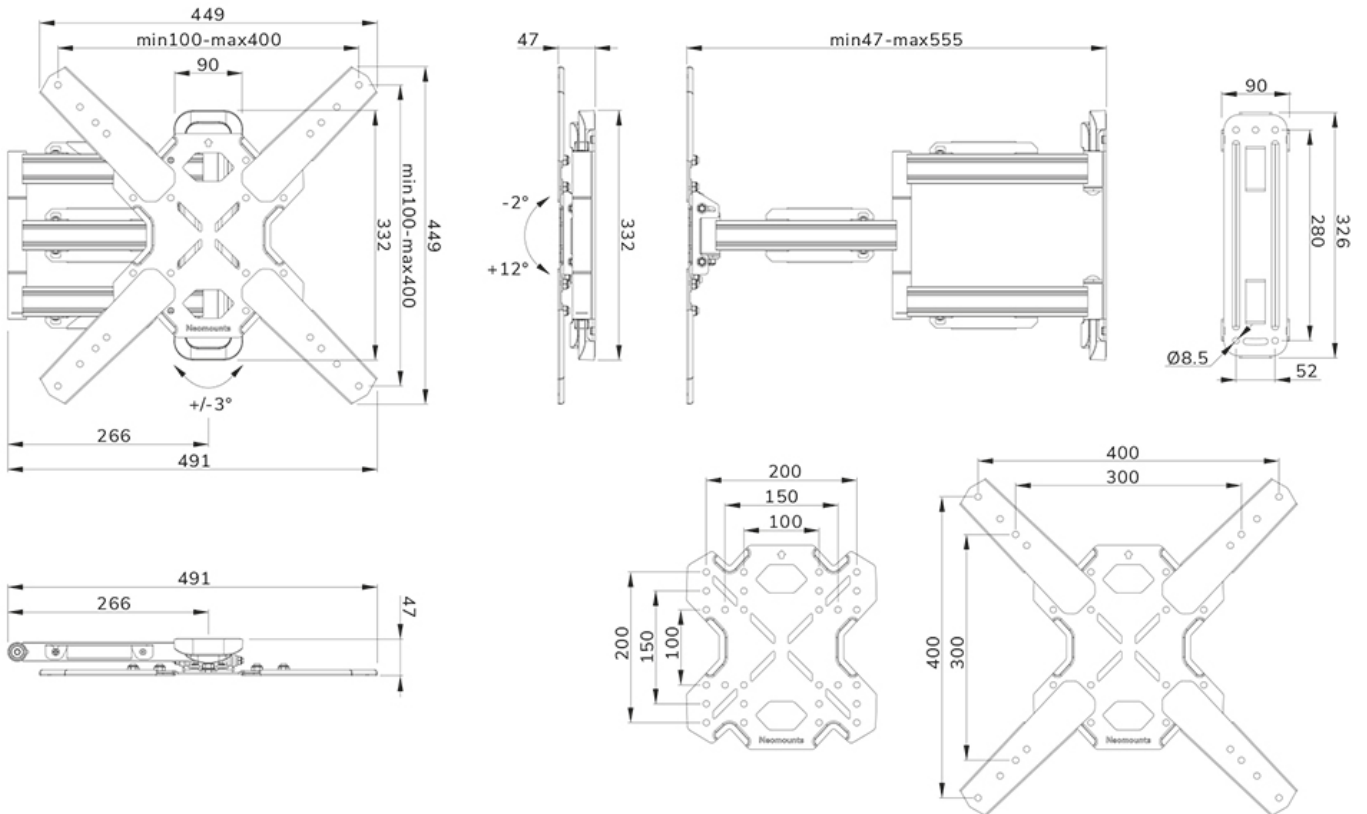

WL40S-850BL14

NEOMOUNTS WL40S-850BL14 TV MOUNT WALL 40-65" - FULL MOTION - FAST INSTALLATION

Neomounts

Measuring unit: mm